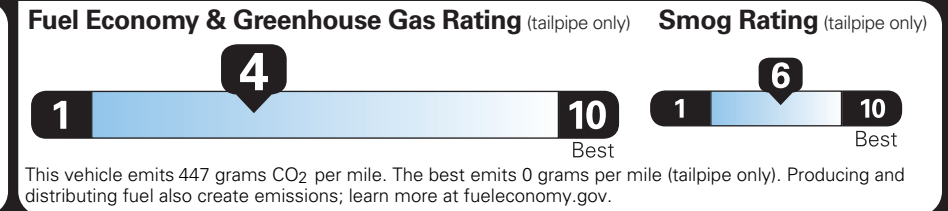

Actual results will vary for many reasons, including driving conditions and how you drive and maintain your vehicle. The average new vehicle gets 29 MPG and costs $8,500 to fuel over 5 years. Cost estimates are based on 15,000 miles per year at $3.30 per gallon. MPGe is miles per gasoline gallon equivalent. Vehicle emissions are a significant cause of climate change and smog.

fueleconomy.gov

Calculate personalized estimates and compare vehicles