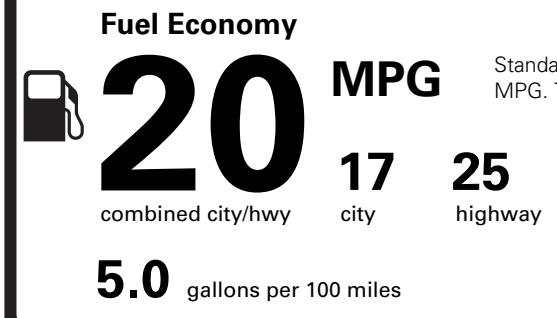

VEHICLE DESCRIPTION

LINCOLN AVIATOR

TG L20931

2026 AWD PREMIERE II
119" WHEELBASE
TWIN-TURBOCHARGED 3.0L V6
10-SPEED AUTO TRANSMISSION

EXTERIOR
PRISTINE WHITE MET 3C
INTERIOR
LIGHT SPACE GRAY SFT TCH

STANDARD EQUIPMENT INCLUDED AT NO EXTRA CHARGE

INCLUDED ON THIS VEHICLE (MSRP)

- EQUIPMENT GROUP 101A** 2,530.00
- WIRELESS CHARGING PAD
 - PANO VISTA ROOF W/PWR SHADE

- OPTIONAL EQUIPMENT/OTHER**
- 2026 MODEL YEAR
PRISTINE WHITE MET 3C 750.00
.AUTO AIR REFRESH
P275/45R21 A/S TIRES
FLOOR LINERS,FRONT & 2ND ROW 200.00
50 STATE EMISSIONS NO CHARGE
BLUECRUISE EQUIP: 4 YEAR INCL
CONN PKG: 4 YR INCL W/LNCN-APP
21" BMA W/DK ALY PTD PKTS WHL 1,000.00
.18" MINI SPARE WHEEL STEEL
FRONT LICENSE PLATE BRACKET NO CHARGE

EPA DOT Fuel Economy and Environment

Gasoline Vehicle

Standard SUVs range from 13 to 115 MPG. The best vehicle rates 146 MPGe.

You spend \$4,000 more in fuel costs over 5 years compared to the average new vehicle.

Annual fuel cost \$2,500

Actual results will vary for many reasons, including driving conditions and how you drive and maintain your vehicle. The average new vehicle gets 29 MPG and costs \$8,500 to fuel over 5 years. Cost estimates are based on 15,000 miles per year at \$3.30 per gallon. MPGe is miles per gasoline gallon equivalent. Vehicle emissions are a significant cause of climate change and smog.