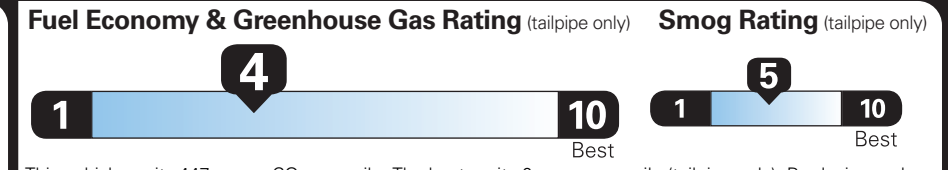

This vehicle emits 447 grams CO₂ per mile. The best emits 0 grams per mile (tailpipe only). Producing and distributing fuel also create emissions; learn more at fueleconomy.gov.

Actual results will vary for many reasons, including driving conditions and how you drive and maintain your vehicle. The average new vehicle gets 29 MPG and costs $8,500 to fuel over 5 years. Cost estimates are based on 15,000 miles per year at $3.30 per gallon. MPGe is miles per gasoline gallon equivalent. Vehicle emissions are a significant cause of climate change and smog.

fueleconomy.gov

Calculate personalized estimates and compare vehicles

GOVERNMENT 5-STAR SAFETY RATINGS

Overall Vehicle Score ★★★★★

Based on the combined ratings of frontal, side and rollover. Should ONLY be compared to other vehicles of similar size and weight.

Frontal Crash	Driver Passenger	★★★★★
Based on the risk of injury in a frontal impact. Should ONLY be compared to other vehicles of similar size and weight.		
Side Crash	Front seat Rear seat	★★★★★
Based on the risk of injury in a side impact.		
Rollover		★★★★
Based on the risk of rollover in a single-vehicle crash.		

Star ratings range from 1 to 5 stars (★★★★★), with 5 being the highest. Source: National Highway Traffic Safety Administration (NHTSA). www.safercar.gov or 1-888-327-4236

THE LINCOLN WAY™ APP

Your Dashboard of Services & Features

Download the Lincoln Way app* and you can:

- Remotely start, lock and unlock your vehicle
- Locate your vehicle and check approximate fuel range
- Receive vehicle health alerts

The Lincoln Connect™ modem is active and sending vehicle data (e.g., diagnostics) to Lincoln. See in-vehicle Settings for connectivity options.

*Compatible with select smartphone platforms. Lincoln Connect service required (see App Terms for more information). Connected service and related feature functionality is subject to compatible AT&T-network availability. Evolving technology/cellular networks may affect functionality and availability, or continued provision of some features, prohibiting them from functioning. Message and data rates may apply. See your local Lincoln website for our privacy policy.

Lincoln Protect®

Insist on Lincoln Protect! The only extended service plan fully backed by Lincoln and honored at every Lincoln dealership in the U.S., Canada and Mexico. See your Lincoln dealer or visit www.LincolnOwner.com