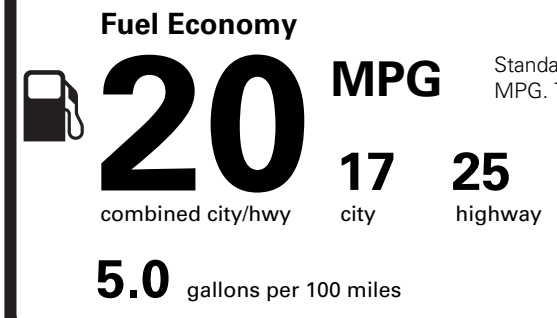

VEHICLE DESCRIPTION

LINCOLN AVIATOR

TG L15937

2026 AWD PREMIERE III
119" WHEELBASE
TWIN-TURBOCHARGED 3.0L V6
10-SPEED AUTO TRANSMISSION

EXTERIOR
PRISTINE WHITE MET 3C
INTERIOR
LIGHT SPACE GRAY SFT TCH

STANDARD EQUIPMENT INCLUDED AT NO EXTRA CHARGE

EPA DOT Fuel Economy and Environment

Gasoline Vehicle

Standard SUVs range from 13 to 115 MPG. The best vehicle rates 146 MPGe.

You spend **\$4,000** more in fuel costs over 5 years compared to the average new vehicle.

Annual fuel cost **\$2,500**

This vehicle emits 447 grams CO₂ per mile. The best emits 0 grams per mile (tailpipe only). Producing and distributing fuel also create emissions; learn more at fueleconomy.gov.

Actual results will vary for many reasons, including driving conditions and how you drive and maintain your vehicle. The average new vehicle gets 29 MPG and costs \$8,500 to fuel over 5 years. Cost estimates are based on 15,000 miles per year at \$3.30 per gallon. MPGe is miles per gasoline gallon equivalent. Vehicle emissions are a significant cause of climate change and smog.