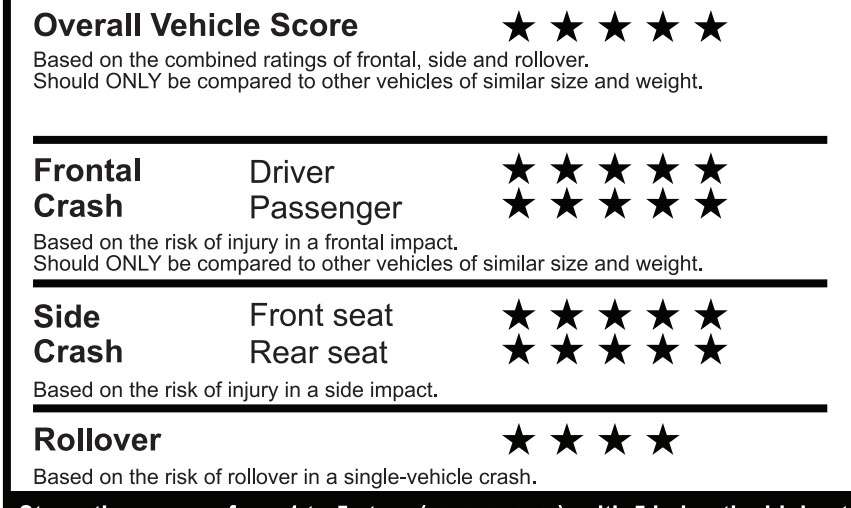

fueleconomy.gov

Calculate personalized estimates and compare vehicles

GOVERNMENT 5-STAR SAFETY RATINGS

Star ratings range from 1 to 5 stars (★★★★★), with 5 being the highest. Source: National Highway Traffic Safety Administration (NHTSA). www.safercar.gov or 1-888-327-4236