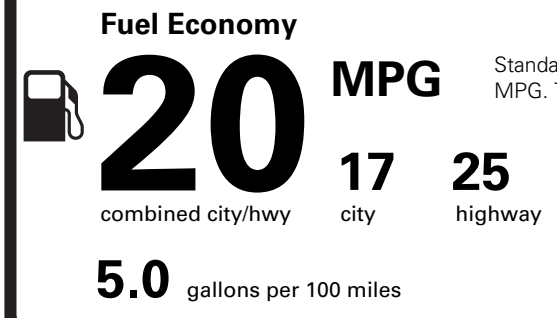

VEHICLE DESCRIPTION

LINCOLN AVIATOR

TG L15769

2026 AWD PREMIERE II
119" WHEELBASE
TWIN-TURBOCHARGED 3.0L V6
10-SPEED AUTO TRANSMISSION

EXTERIOR
PRISTINE WHITE MET 3C
INTERIOR
LIGHT SPACE GRAY SFT TCH

STANDARD EQUIPMENT INCLUDED AT NO EXTRA CHARGE

INCLUDED ON THIS VEHICLE (MSRP)

EQUIPMENT GROUP 101A	2,530.00
•WIRELESS CHARGING PAD	
•PANO VISTA ROOF W/PWR SHADE	

OPTIONAL EQUIPMENT/OTHER	
2026 MODEL YEAR	
PRISTINE WHITE MET 3C	750.00
AUTO AIR REFRESH	
P275/45R21 A/S TIRES	
FLOOR LINERS,FRONT & 2ND ROW	160.00
50 STATE EMISSIONS	NO CHARGE
BLUECRUISE EQUIP: 4 YEAR INCL CONN PKG: 4 YR INCL W/LNCN-APP	
21" BMA W/DK ALY PTD PKTS WHL	NO CHARGE
JET APPEARANCE PACKAGE	3,500.00
.18" MINI SPARE WHEEL STEEL	

PRICE INFORMATION (MSRP)

BASE PRICE	\$59,410.00
TOTAL OPTIONS/OTHER	6,940.00
TOTAL VEHICLE & OPTIONS/OTHER	66,350.00
DESTINATION & DELIVERY	1,695.00

EPA DOT Fuel Economy and Environment

Gasoline Vehicle

You spend \$4,000 more in fuel costs over 5 years compared to the average new vehicle.

Annual fuel cost \$2,500

Actual results will vary for many reasons, including driving conditions and how you drive and maintain your vehicle. The average new vehicle gets 29 MPG and costs \$8,500 to fuel over 5 years. Cost estimates are based on 15,000 miles per year at \$3.30 per gallon. MPGe is miles per gasoline gallon equivalent. Vehicle emissions are a significant cause of climate change and smog.