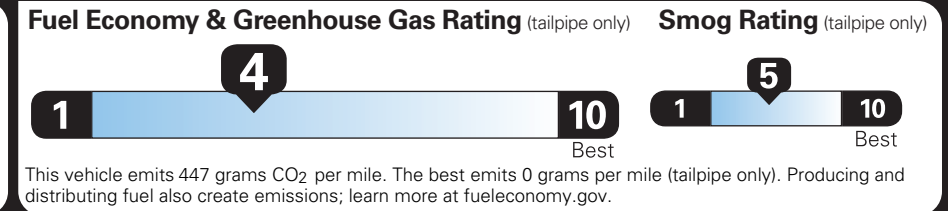

You spend $4,000 more in fuel costs over 5 years compared to the average new vehicle.

Annual fuel cost $2,500

Actual results will vary for many reasons, including driving conditions and how you drive and maintain your vehicle. The average new vehicle gets 29 MPG and costs $8,500 to fuel over 5 years. Cost estimates are based on 15,000 miles per year at $3.30 per gallon. MPGe is miles per gasoline gallon equivalent. Vehicle emissions are a significant cause of climate change and smog.

fueleconomy.gov

Calculate personalized estimates and compare vehicles