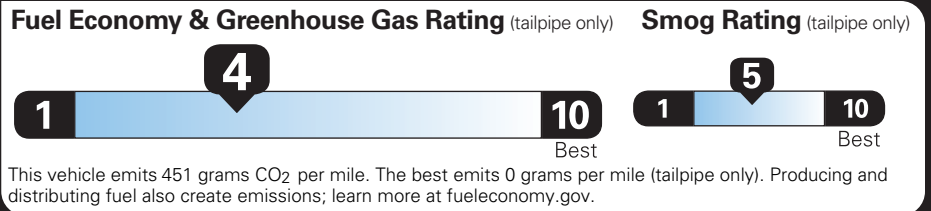

RAMP ONE	CONVOY	ITEM #: 14-F211 O/T 2	Whether you decide to lease or finance your vehicle, you'll find the choices that are right for you. See your Lincoln Dealer for details or visit www.lincolnafcs.com.
CT41			
RAMP TWO	NE251 N RD 2X 240 000085 05 25 22		
This label is affixed pursuant to the Federal Automobile Information Disclosure Act. Gasoline, License, and Title Fees, State and Local taxes are not included. Dealer installed options or accessories are not included unless listed above.			

TOTAL MSRP $57,675.00

EPA DOT Fuel Economy and Environment

Gasoline Vehicle

Fuel Economy

20 MPG
combined city/hwy

17 city
24 highway

Standard SUVs range from 14 to 102 MPG. The best vehicle rates 142 MPGe.

5.0 gallons per 100 miles

You spend $2,250 more in fuel costs over 5 years compared to the average new vehicle.

Annual fuel cost $1,750

Actual results will vary for many reasons, including driving conditions and how you drive and maintain your vehicle. The average new vehicle gets 27 MPG and costs $6,500 to fuel over 5 years. Cost estimates are based on 15,000 miles per year at $2.35 per gallon. MPGe is miles per gasoline gallon equivalent. Vehicle emissions are a significant cause of climate change and smog.

fuelconomy.gov

GOVERNMENT 5-STAR SAFETY RATINGS

Overall Vehicle Score ★★★★★

Based on the combined ratings of frontal, side and rollover. Should ONLY be compared to other vehicles of similar size and weight.

Frontal Crash	Driver Passenger	★★★★★
Side Crash	Front seat Rear seat	★★★★★
Rollover		★★★★

Star ratings range from 1 to 5 stars (★★★★★), with 5 being the highest. Source: National Highway Traffic Safety Administration (NHTSA). www.safercar.gov or 1-888-327-4236

THE LINCOLN WAY™ APP
Your Dashboard of Services & Features

Download the Lincoln Way app* and you can:

- Remotely start, lock and unlock your vehicle
- Locate your vehicle and check approximate fuel range
- Receive vehicle health alerts

The Lincoln Connect™ modem is active and sending vehicle data (e.g., diagnostics) to Lincoln. See in-vehicle Settings for connectivity options.

*Compatible with select smartphone platforms. Lincoln Connect service required (see App Terms for more information). Connected service and related feature functionality is subject to compatible AT&T-network availability. Evolving technology/cellular networks may affect functionality and availability, or continued provision of some features, prohibiting them from functioning. Message and data rates may apply. See your local Lincoln website for our privacy policy.