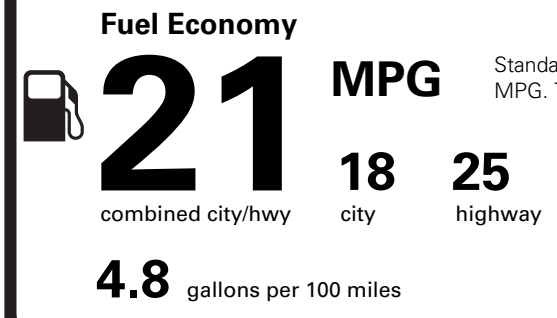

INCLUDED ON THIS VEHICLE (MSRP)

EQUIPMENT GROUP 101A	2,530.00
•WIRELESS CHARGING PAD	
•PANO VISTA ROOF W/PWR SHADE	

OPTIONAL EQUIPMENT/OTHER

2026 MODEL YEAR	
RED CARPET MET TC	750.00
AUTO AIR REFRESH	
P275/45R21 A/S TIRES	
50 STATE EMISSIONS	NO CHARGE
BLUECRUISE EQUIP: 4 YEAR INCL CONN PKG: 4 YR INCL W/LNCN-APP	
21" BMA W/DK ALY PTD PKTS WHL	NO CHARGE
JET APPEARANCE PACKAGE	3,500.00
.18" MINI SPARE WHEEL STEEL	

PRICE INFORMATION (MSRP)

BASE PRICE	\$56,910.00
TOTAL OPTIONS/OTHER	6,780.00
TOTAL VEHICLE & OPTIONS/OTHER	63,690.00
DESTINATION & DELIVERY	1,695.00

EPA DOT Fuel Economy and Environment

Gasoline Vehicle

You spend \$3,250 more in fuel costs over 5 years compared to the average new vehicle.

Annual fuel cost \$2,350

Actual results will vary for many reasons, including driving conditions and how you drive and maintain your vehicle. The average new vehicle gets 29 MPG and costs \$8,500 to fuel over 5 years. Cost estimates are based on 15,000 miles per year at \$3.30 per gallon. MPGe is miles per gasoline gallon equivalent. Vehicle emissions are a significant cause of climate change and smog.