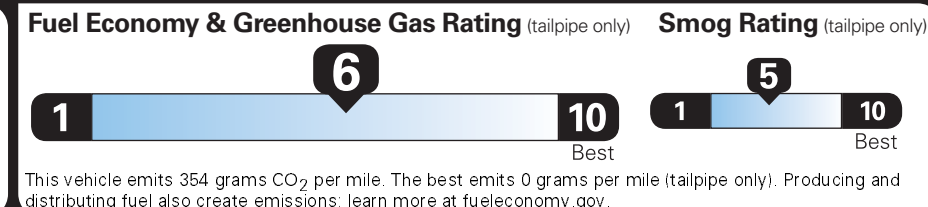

INCLUDED ON THIS VEHICLE

EQUIPMENT GROUP 102A

- RESERVE EQUIPMENT GROUP
- REAR VIEW VIDEO CAMERA
- REVERSE SENSING SYSTEM
- SINGLE CD W/TUNER/SDARS/HD
- NAVIGATION SYSTEM
- BLIS W/CROSS TRAFFIC ALERT

(MSRP)

3195.00

OPTIONAL EQUIPMENT

- NE SPECIAL EDITION DISC PKG
- POWER MOONROOF
- BROWN SWIRL WLNT WOOD APPLIQUE
- DAYTIME RUNNING LIGHTS
- FRONT LICENSE PLATE BRACKET
- CALIFORNIA EMISSIONS

NO CHARGE
1200.00
NO CHARGE
NO CHARGE
NO CHARGE
NO CHARGE

PRICE INFORMATION

BASE PRICE	$37,080.00
TOTAL OPTIONS	4395.00
TOTAL VEHICLE & OPTION DESTINATION & DELIVERY	41475.00 895.00
TOTAL BEFORE DISCOUNTS	42370.00
NE SPECIAL EDITION DIS	- 770.00
COMP LINCOLN DRIVE CTR	- 1000.00
TOTAL SAVINGS	- 1770.00

RAMP ONE		TOTAL MSRP $40,600.00
RA5R		
RAMP TWO	FINAL ASSEMBLY PLANT	This label is affixed pursuant to the Federal Automobile Information Disclosure Act. Gasoline, License, and Title Fees, State and Local taxes are not included. Dealer installed options or accessories are not included unless listed above.
	HERMOSILLO	
METHOD OF TRANSP.	ITEM #: 15-0324 0/T 2	
RAIL		A287 A 7DX A6 425 002112 04 04 14

EPA DOT Fuel Economy and Environment

Gasoline Vehicle

Fuel Economy

25 MPG
combined city/hwy

22 city

31 highway

4.0 gallons per 100 miles

Midsized Cars range from 13 to 58 MPG. The best vehicle rates 119 MPGe.

You save **$1,000** in fuel costs over 5 years compared to the average new vehicle.

Annual fuel cost **$2,100**

Actual results will vary for many reasons, including driving conditions and how you drive and maintain your vehicle. The average new vehicle gets 23 MPG and costs $11,500 to fuel over 5 years. Cost estimates are based on 15,000 miles per year at $3.50 per gallon. MPGe is miles per gasoline gallon equivalent. Vehicle emissions are a significant cause of climate change and smog.

fueleconomy.gov

Calculate personalized estimates and compare vehicles

GOVERNMENT 5-STAR SAFETY RATINGS

Overall Vehicle Score ★ ★ ★ ★ ★

Based on the combined ratings of frontal, side and rollover. Should ONLY be compared to other vehicles of similar size and weight.

Frontal Crash Driver Passenger ★ ★ ★ ★ ★

Based on the risk of injury in a frontal impact. Should ONLY be compared to other vehicles of similar size and weight.

Side Crash Front seat Rear seat ★ ★ ★ ★ ★

Based on the risk of injury in a side impact.

Rollover ★ ★ ★ ★

Based on the risk of rollover in a single-vehicle crash.

Star ratings range from 1 to 5 stars (★★★★★), with 5 being the highest. Source: National Highway Traffic Safety Administration (NHTSA). www.safercar.gov or 1-888-327-4236

IIHS Ratings

Top Safety Pick Award Winner

Frontal Offset GOOD

Side Impact GOOD

Rear Impact GOOD

Roof Strength GOOD

The Institute rates vehicles Good, Acceptable, Marginal, or Poor based on performance.

Included in the LINCOLN COMMITMENT Owner Benefits Package:

- 4YR/50,000 Mile Bumper-to-Bumper Warranty
- 6YR/70,000 Mile Powertrain Warranty
- 6YR/70,000 Mile 24-hour Roadside Assistance
- Complimentary Scheduled Maintenance for 2YR/24,000 Miles¹
- Fully Transferable and without Deductible

¹ Excluded for buyers utilizing a FIN Code.

Scan this code to experience this vehicle or text **3LER824048** to **59173** or Visit lincoln.com/windowsticker

Standard messaging & data plan rates may apply.

LINCOLN EXTENDED SERVICE PLAN
Lincoln ESP is the only extended service plan honored at every Lincoln dealership in the U.S. and Canada. See your Lincoln dealer for additional details or visit www.LincolnOwner.com for more information.

LINCOLN AUTOMOTIVE FINANCIAL SERVICES
Choose the vehicle you want. Whether you decide to lease or finance, you'll find the choices that are right for you. See your Lincoln Dealer for details or visit www.LincolnAFS.com.