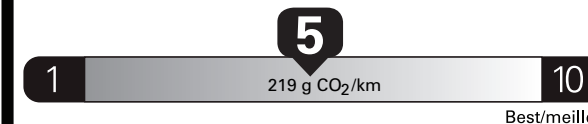

Carbon Dioxide Rating / Indice de dioxyde de carbone

Tailpipe emissions only / Émissions du tuyau d'échappement seulement