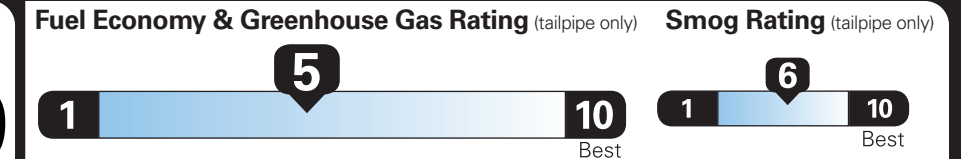

EPA DOT Fuel Economy and Environment

Gasoline Vehicle

Fuel Economy

25 MPG
combined city/hwy

22 city

29 highway

4.0 gallons per 100 miles

Small Pickup Trucks range from 18 to 37 MPG. The best vehicle rates 140 MPGe.

You spend **$1,000** more in fuel costs over 5 years compared to the average new vehicle.

Annual fuel cost **$2,150**