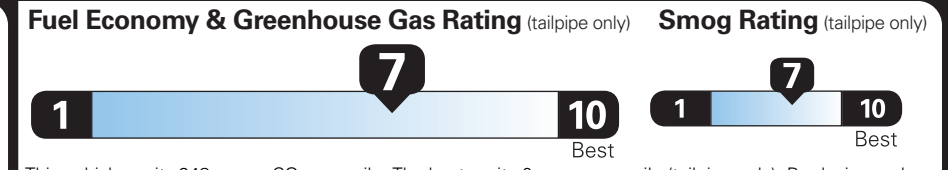

This vehicle emits 248 grams CO₂ per mile. The best emits 0 grams per mile (tailpipe only). Producing and distributing fuel also create emissions; learn more at fueleconomy.gov.

Actual results will vary for many reasons, including driving conditions and how you drive and maintain your vehicle. The average new vehicle gets 29 MPG and costs $8,500 to fuel over 5 years. Cost estimates are based on 15,000 miles per year at $3.30 per gallon. MPGe is miles per gasoline gallon equivalent. Vehicle emissions are a significant cause of climate change and smog.

fueleconomy.gov

Calculate personalized estimates and compare vehicles

GOVERNMENT 5-STAR SAFETY RATINGS

Overall Vehicle Score		Not Rated
Based on the combined ratings of frontal, side and rollover. Should ONLY be compared to other vehicles of similar size and weight.		
Frontal Crash	Driver Passenger	★★★★★
Based on the risk of injury in a frontal impact. Should ONLY be compared to other vehicles of similar size and weight.		
Side Crash	Front seat Rear seat	Not Rated Not Rated
Based on the risk of injury in a side impact.		
Rollover		★★★★
Based on the risk of rollover in a single-vehicle crash.		

Star ratings range from 1 to 5 stars (★★★★★), with 5 being the highest. Source: National Highway Traffic Safety Administration (NHTSA). www.safercar.gov or 1-888-327-4236

FordPass Connect™

1. Download the FordPass™ app* and you can:
2. Access Vehicle Control Features
     - Remotely start, lock and unlock your vehicle.
     - Locate your vehicle and check approximate fuel range.
     - Receive vehicle health alerts.
   - Activate 4G LTE Wi-Fi Hotspot
     - New vehicles include a 3-month or 3GB data (whichever comes first) Wi-Fi trial.
     - Connect up to ten Wi-Fi-equipped devices.

The FordPass Connect™ modem is active and sending vehicle data (e.g., diagnostics) to Ford. See in-vehicle Settings for connectivity options.

Ford Protect®

Insist on Ford Protect! The only extended service plan fully backed by Ford and honored at every Ford dealership in the U.S., Canada and Mexico. See your Ford dealer or visit www.FordOwner.com.

Ford Credit

Get Prequalified now at www.ford.com/finance

RAMP ONE	CU2G	CONVOY	TOTAL MSRP $42,025.00	
RAMP TWO				
		ITEM #: 27-8287 O/T 2	Scan The QR Code to get more details about this vehicle	
This label is affixed pursuant to the Federal Automobile Information Disclosure Act. Gasoline, License, and Title Fees, State and Local taxes are not included. Dealer installed options or accessories are not included unless listed above.				TD071 N RB 2X 630 008194 04 07 26