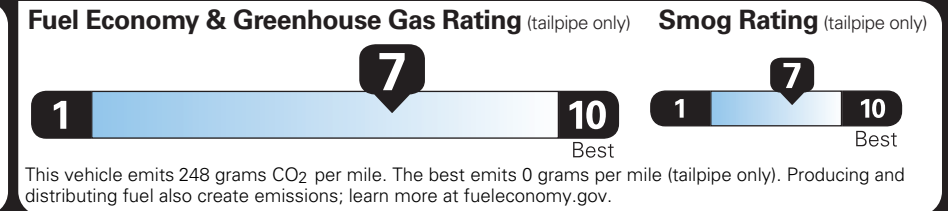

Actual results will vary for many reasons, including driving conditions and how you drive and maintain your vehicle. The average new vehicle gets 29 MPG and costs $8,500 to fuel over 5 years. Cost estimates are based on 15,000 miles per year at $3.30 per gallon. MPGe is miles per gasoline gallon equivalent. Vehicle emissions are a significant cause of climate change and smog.

fueleconomy.gov

Calculate personalized estimates and compare vehicles

GOVERNMENT 5-STAR SAFETY RATINGS

Overall Vehicle Score Not Rated
Based on the combined ratings of frontal, side and rollover. Should ONLY be compared to other vehicles of similar size and weight.

Frontal Crash	Driver	★★★★★
	Passenger	★★★★

Based on the risk of injury in a frontal impact. Should ONLY be compared to other vehicles of similar size and weight.

Side Crash	Front seat	Not Rated
	Rear seat	Not Rated

Based on the risk of injury in a side impact.

Rollover ★★★★★
Based on the risk of rollover in a single-vehicle crash.

Star ratings range from 1 to 5 stars (★★★★★), with 5 being the highest.
Source: National Highway Traffic Safety Administration (NHTSA).
www.safercar.gov or 1-888-327-4236

FordPass Connect™

Download the FordPass™ app* and you can:

Access Vehicle Control Features

- Remotely start, lock and unlock your vehicle.
- Locate your vehicle and check approximate fuel range.
- Receive vehicle health alerts.

Activate 4G LTE Wi-Fi Hotspot

- New vehicles include a 3-month or 3GB data (whichever comes first) Wi-Fi trial.
- Connect up to ten Wi-Fi-equipped devices.

*Compatible with select smartphone platforms. FordPass Connect™ service required (see App Terms for more information). Connected service and related feature functionality is subject to compatible AT&T-network availability. Evolving technology/cellular networks may affect functionality and availability, or continued provision of some features, prohibiting them from functioning. Message and data rates may apply. See your local Ford website for our privacy policy.

The FordPass Connect™ modem is active and sending vehicle data (e.g., diagnostics) to Ford. See in-vehicle Settings for connectivity options.

Ford Protect®

Insist on Ford Protect! The only extended service plan fully backed by Ford and honored at every Ford dealership in the U.S., Canada and Mexico. See your Ford dealer or visit www.FordOwner.com.