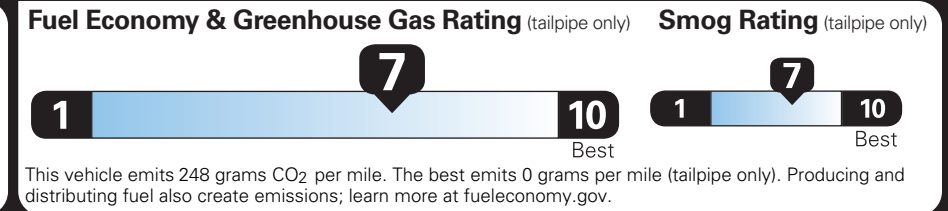

Actual results will vary for many reasons, including driving conditions and how you drive and maintain your vehicle. The average new vehicle gets 29 MPG and costs $8,500 to fuel over 5 years. Cost estimates are based on 15,000 miles per year at $3.30 per gallon. MPGe is miles per gasoline gallon equivalent. Vehicle emissions are a significant cause of climate change and smog.

fueleconomy.gov

Calculate personalized estimates and compare vehicles

GOVERNMENT 5-STAR SAFETY RATINGS

Overall Vehicle Score Not Rated

Based on the combined ratings of frontal, side and rollover. Should ONLY be compared to other vehicles of similar size and weight.

Frontal Crash	Driver	★★★★★
	Passenger	★★★★

Based on the risk of injury in a frontal impact. Should ONLY be compared to other vehicles of similar size and weight.

Side Crash	Front seat	Not Rated
	Rear seat	Not Rated

Based on the risk of injury in a side impact.

Rollover ★★★★★

Based on the risk of rollover in a single-vehicle crash.

Star ratings range from 1 to 5 stars (★★★★★), with 5 being the highest. Source: National Highway Traffic Safety Administration (NHTSA). www.safercar.gov or 1-888-327-4236

3FTTW8S36TRA81446

FordPass Connect™

1. Download the FordPass™ app* and you can:
2. **Access Vehicle Control Features**
3. Remotely start, lock and unlock your vehicle.
   - Locate your vehicle and check approximate fuel range.
   - Receive vehicle health alerts.
4. **Activate 4G LTE Wi-Fi Hotspot**
5. New vehicles include a 3-month or 3GB data (whichever comes first) Wi-Fi trial.
   - Connect up to ten Wi-Fi-equipped devices.

The FordPass Connect™ modem is active and sending vehicle data (e.g., diagnostics) to Ford. See in-vehicle Settings for connectivity options.

Ford Protect®

Insist on Ford Protect! The only extended service plan fully backed by Ford and honored at every Ford dealership in the U.S., Canada and Mexico. See your Ford dealer or visit www.FordOwner.com.

Ford Credit

Get Prequalified now at www.ford.com/finance

RAMP ONE	CONVOY
CB2M	
RAMP TWO	ITEM #:
	44-2204 O/T 2

TOTAL MSRP $40,535.00

Scan The QR Code to get more details about this vehicle

This label is affixed pursuant to the Federal Automobile Information Disclosure Act. Gasoline, License, and Title Fees, State and Local taxes are not included. Dealer installed options or accessories are not included unless listed above.

TD151 N RB 2X 630 011359 04 15 26