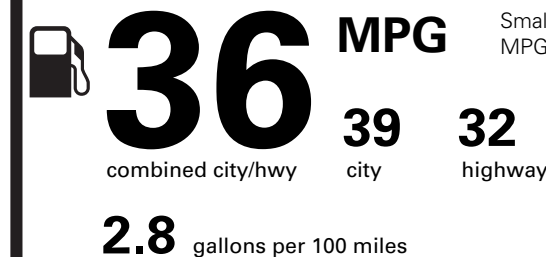

Fuel Economy

Small Pickup Trucks range from 20 to 38 MPG. The best vehicle rates 146 MPGe.

You save **$1,500** in fuel costs over 5 years compared to the average new vehicle.

Annual fuel cost

$1,400