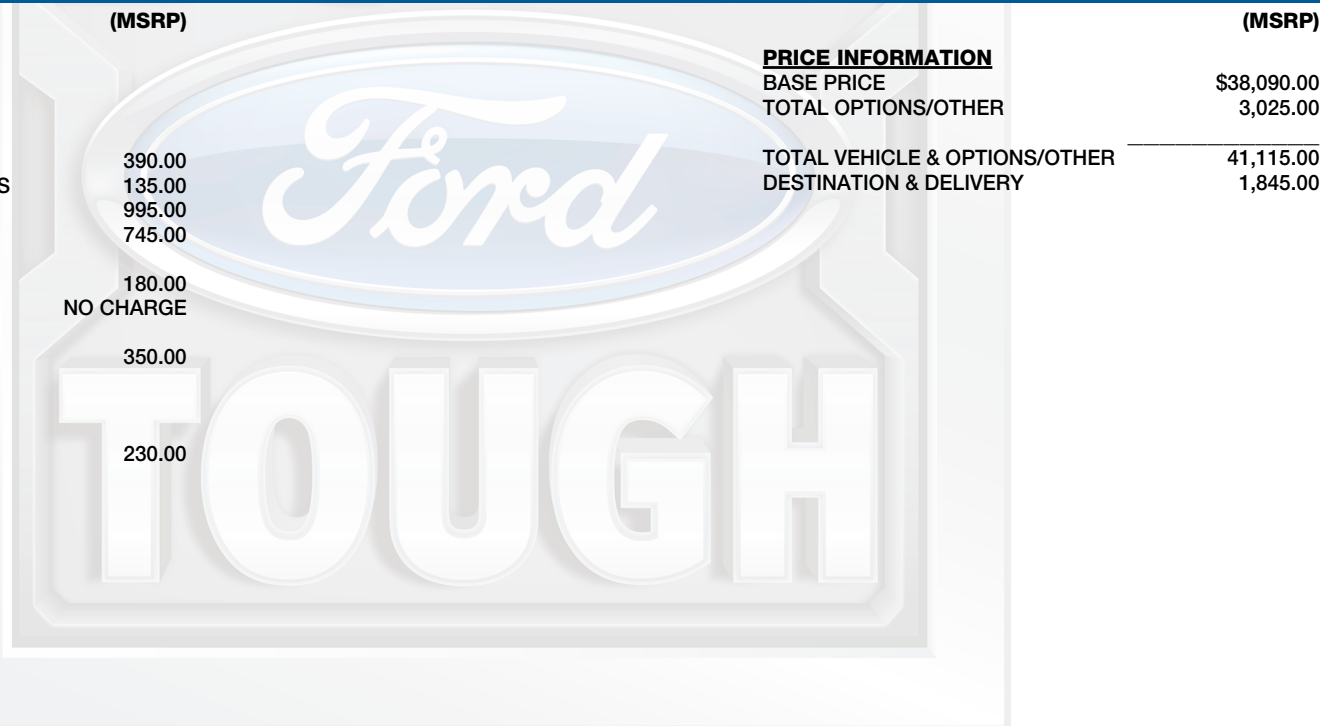

FUNCTIONAL

- 13.2" CENTER DISPLAY
- 360-DEGREE CAMERA
- 5G MODEM
- B&O SOUND SYSTEM, 8 SPKR
- FORD APP
- FORD CO-PILOT360®ASSIST2.0
- FRONT PARKING SENSORS
- INTELL ACCESS W/PUSH START
- PRE-COLLISION ASSIST W/AEB
- REAR PARKING SENSORS
- REMOTE START SYSTEM
- SYNC®4

SAFETY/SECURITY

- AIRBAGS - SAFETY CANOPY®
- BELT-MINDER CHIME
- LATCH CHILD SAFETY SYSTEM
- PERIMETER ALARM
- SECURILOCK® ANTI-THEFT SYS
- TIRE PRESSURE MONIT SYS

WARRANTY

- 3YR/36,000 BUMPER / BUMPER
- 5YR/60,000 POWERTRAIN
- 5YR/60,000 ROADSIDE ASSIST
- 8YR/100,000 HYBRID UNIQUE -COMPONENTS IF EQUIPPED

INCLUDED ON THIS VEHICLE

EQUIPMENT GROUP 501A

OPTIONAL EQUIPMENT/OTHER

- 2026 MODEL YEAR
- RUBY RED METALLIC TINTED CC
- FLR LNRS WITHOUT CARPETED MATS
- POWER MOON ROOF
- 4K TOW PACKAGE
- .CONVENTIONAL SPARE TIRE
- SPLASH GUARDS, MOLDED, FRT-RR
- 50 STATE EMISSIONS
- SIRIUSXM W/360L (3 MOS TRIAL)
- POWER SLIDING REAR WINDOW
- CONN PKG:1YR INCL W/FORD APP

DEALER INSTALLED OPTIONS

- SecuriCode® Keyless-Entry Keyp

(MSRP)

390.00

135.00

995.00

745.00

180.00

NO CHARGE

350.00

230.00

PRICE INFORMATION

BASE PRICE	$38,090.00
TOTAL OPTIONS/OTHER	3,025.00
TOTAL VEHICLE & OPTIONS/OTHER	41,115.00
DESTINATION & DELIVERY	1,845.00

(MSRP)

EPA DOT

Fuel Economy and Environment

Gasoline Vehicle

Fuel Economy

36 MPG
combined city/hwy city highway

Small Pickup Trucks range from 20 to 38 MPG. The best vehicle rates 146 MPGe.

2.8 gallons per 100 miles

You save $1,500
in fuel costs over 5 years compared to the average new vehicle.

Annual fuel cost

$1,400

Fuel Economy & Greenhouse Gas Rating (tailpipe only)

Smog Rating (tailpipe only)

This vehicle emits 248 grams CO₂ per mile. The best emits 0 grams per mile (tailpipe only). Producing and distributing fuel also create emissions; learn more at fueleconomy.gov.

Actual results will vary for many reasons, including driving conditions and how you drive and maintain your vehicle. The average new vehicle gets 29 MPG and costs $8,500 to fuel over 5 years. Cost estimates are based on 15,000 miles per year at $3.30 per gallon. MPGe is miles per gasoline gallon equivalent. Vehicle emissions are a significant cause of climate change and smog.

fueleconomy.gov

Calculate personalized estimates and compare vehicles

Smartphone QR Code™

GOVERNMENT 5-STAR SAFETY RATINGS

Overall Vehicle Score

Not Rated

Based on the combined ratings of frontal, side and rollover. Should ONLY be compared to other vehicles of similar size and weight.

Frontal Crash

Driver Passenger

★★★★★
★★★★★

Based on the risk of injury in a frontal impact. Should ONLY be compared to other vehicles of similar size and weight.

Side Crash

Front seat Rear seat

Not Rated
Not Rated

Based on the risk of injury in a side impact.

Rollover

★★★★

Based on the risk of rollover in a single-vehicle crash.

Star ratings range from 1 to 5 stars (★★★★★), with 5 being the highest.

Source: National Highway Traffic Safety Administration (NHTSA).

www.safercar.gov or 1-888-327-4236

3FTTW8S32TRB18962

WARNING: Operating, servicing and maintaining a passenger vehicle, pickup truck, van, or off-road vehicle can expose you to chemicals including engine exhaust, carbon monoxide, phthalates, and lead, which are known to the State of California to cause cancer and birth defects or other reproductive harm. To minimize exposure, avoid breathing exhaust, do not idle the engine except as necessary, service your vehicle in a well-ventilated area and wear gloves or wash your hands frequently when servicing your vehicle. For more information go to www.P65Warnings.ca.gov/passenger-vehicle.

FordPass Connect™

Download the FordPass™ app* and you can:

Access Vehicle Control Features

- Remotely start, lock and unlock your vehicle.
- Locate your vehicle and check approximate fuel range.
- Receive vehicle health alerts.

Activate 4G LTE Wi-Fi Hotspot

- New vehicles include a 3-month or 3GB data (whichever comes first) Wi-Fi trial.
- Connect up to ten Wi-Fi-equipped devices.

The FordPass Connect™ modem is active and sending vehicle data (e.g., diagnostics) to Ford. See in-vehicle Settings for connectivity options.