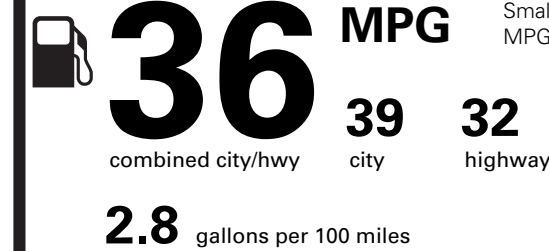

INTERIOR

- 1-TOUCH DOWN DRIVER WINDOW
- 2ND ROW BENCH FLIP-UP W/ UNDER-SEAT STORAGE
- 8" CLUSTER DISPLAY
- AMBIENT LIGHTING
- DUAL USB - REAR
- DUAL ZONE AUTO CLIMATE CTL
- ILLUMINATED SUN VISORS
- POWERPOINTS - 12V
- REAR SEAT CUPHOLDERS AND ARMREST
- SOFT VINYL WRAPPED/HEATED STEER WHL W/MOUNTED CNTRL

FUNCTIONAL

- 13.2" CENTER DISPLAY
- 360-DEGREE CAMERA
- 5G MODEM
- B&O SOUND SYSTEM, 8 SPKR
- FORD APP
- FORD CO-PILOT360®ASSIST2.0
- FRONT PARKING SENSORS
- INTELL ACCESS W/PUSH START
- PRE-COLLISION ASSIST W/AEB
- REAR PARKING SENSORS
- REMOTE START SYSTEM
- SYNC®4

SAFETY/SECURITY

- AIRBAGS - SAFETY CANOPY®
- BELT-MINDER CHIME
- LATCH CHILD SAFETY SYSTEM
- PERIMETER ALARM
- SECURILOCK® ANTI-THEFT SYS
- TIRE PRESSURE MONIT SYS

WARRANTY

- 3YR/36,000 BUMPER / BUMPER
- 5YR/60,000 POWERTRAIN
- 5YR/60,000 ROADSIDE ASSIST
- 8YR/100,000 HYBRID UNIQUE
- -COMPONENTS IF EQUIPPED

INCLUDED ON THIS VEHICLE

EQUIPMENT GROUP 501A

OPTIONAL EQUIPMENT/OTHER

- 4K TOW PACKAGE
- .CONVENTIONAL SPARE TIRE
- 50 STATE EMISSIONS
- SIRIUSXM W/360L (3 MOS TRIAL)
- POWER SLIDING REAR WINDOW
- CONN PKG:1YR INCL W/FORD APP

(MSRP)

745.00

NO CHARGE

350.00

PRICE INFORMATION

BASE PRICE	$38,090.00
TOTAL OPTIONS/OTHER	1,095.00
TOTAL VEHICLE & OPTIONS/OTHER	39,185.00
DESTINATION & DELIVERY	1,845.00

EPA DOT Fuel Economy and Environment

Gasoline Vehicle

Fuel Economy

Small Pickup Trucks range from 20 to 38 MPG. The best vehicle rates 146 MPGe.

You save $1,500
in fuel costs over 5 years compared to the average new vehicle.

Annual fuel cost

$1,400