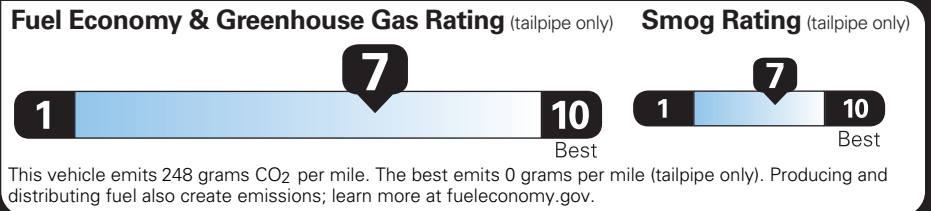

Actual results will vary for many reasons, including driving conditions and how you drive and maintain your vehicle. The average new vehicle gets 29 MPG and costs $8,500 to fuel over 5 years. Cost estimates are based on 15,000 miles per year at $3.30 per gallon. MPGe is miles per gasoline gallon equivalent. Vehicle emissions are a significant cause of climate change and smog.

fueleconomy.gov

Calculate personalized estimates and compare vehicles

GOVERNMENT 5-STAR SAFETY RATINGS

Overall Vehicle Score Not Rated

Based on the combined ratings of frontal, side and rollover. Should ONLY be compared to other vehicles of similar size and weight.

Frontal Crash	Driver Passenger	★★★★★
Based on the risk of injury in a frontal impact. Should ONLY be compared to other vehicles of similar size and weight.		
Side Crash	Front seat Rear seat	Not Rated Not Rated
Based on the risk of injury in a side impact.		
Rollover		★★★★
Based on the risk of rollover in a single-vehicle crash.		

Star ratings range from 1 to 5 stars (★★★★★), with 5 being the highest. Source: National Highway Traffic Safety Administration (NHTSA). www.safercar.gov or 1-888-327-4236

FordPass Connect™

Download the FordPass™ app* and you can:

Access Vehicle Control Features

- Remotely start, lock and unlock your vehicle.
- Locate your vehicle and check approximate fuel range.
- Receive vehicle health alerts.

Activate 4G LTE Wi-Fi Hotspot

- New vehicles include a 3-month or 3GB data (whichever comes first) Wi-Fi trial.
- Connect up to ten Wi-Fi-equipped devices.

*Compatible with select smartphone platforms. FordPass Connect™ service required (see App Terms for more information). Connected service and related feature functionality is subject to compatible AT&T-network availability. Evolving technology/cellular networks may affect functionality and availability, or continued provision of some features, prohibiting them from functioning. Message and data rates may apply. See your local Ford website for our privacy policy.

The FordPass Connect™ modem is active and sending vehicle data (e.g., diagnostics) to Ford. See in-vehicle Settings for connectivity options.