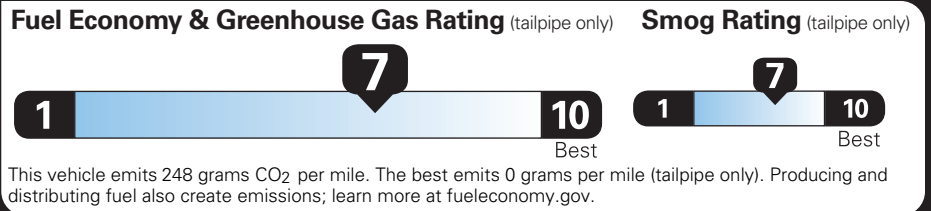

INCLUDED ON THIS VEHICLE

1. **EQUIPMENT GROUP 501A**
2. **OPTIONAL EQUIPMENT/OTHER**
3. 2026 MODEL YEAR
   - SPACE WHITE METALLIC
   - 4K TOW PACKAGE
   - CONVENTIONAL SPARE TIRE
   - BLACK APPEARANCE PKG
   - .225/55 R19 TIRES
   - .19" BLACK PTD ALUM WHEEL
   - 50 STATE EMISSIONS
   - SIRIUSXM W/360L (3 MOS TRIAL)
   - POWER SLIDING REAR WINDOW
   - CONN PKG:1YR INCL W/FORD APP

(MSRP)	PRICE INFORMATION	(MSRP)
NO CHARGE	BASE PRICE	$38,090.00
745.00	TOTAL OPTIONS/OTHER	2,740.00
1,645.00	TOTAL VEHICLE & OPTIONS/OTHER	40,830.00
NO CHARGE	DESTINATION & DELIVERY	1,845.00
350.00		

EPA DOT Fuel Economy and Environment

Gasoline Vehicle

Fuel Economy

36 MPG
combined city/hwy

39 city
32 highway

2.8 gallons per 100 miles

Small Pickup Trucks range from 20 to 38 MPG. The best vehicle rates 146 MPGe.

You save **$1,500** in fuel costs over 5 years compared to the average new vehicle.

Annual fuel cost **$1,400**

Actual results will vary for many reasons, including driving conditions and how you drive and maintain your vehicle. The average new vehicle gets 29 MPG and costs $8,500 to fuel over 5 years. Cost estimates are based on 15,000 miles per year at $3.30 per gallon. MPGe is miles per gasoline gallon equivalent. Vehicle emissions are a significant cause of climate change and smog.

fueleconomy.gov

GOVERNMENT 5-STAR SAFETY RATINGS

Overall Vehicle Score Not Rated

Based on the combined ratings of frontal, side and rollover. Should ONLY be compared to other vehicles of similar size and weight.

Frontal Crash	Driver Passenger	★★★★★
Side Crash	Front seat Rear seat	Not Rated Not Rated
Rollover		★★★★

Star ratings range from 1 to 5 stars (★★★★★), with 5 being the highest. Source: National Highway Traffic Safety Administration (NHTSA). www.safercar.gov or 1-888-327-4236

FordPass Connect™

Download the FordPass™ app* and you can:

- Access Vehicle Control Features
- Remotely start, lock and unlock your vehicle.
- Locate your vehicle and check approximate fuel range.
- Receive vehicle health alerts.

Activate 4G LTE Wi-Fi Hotspot

- New vehicles include a 3-month or 3GB data (whichever comes first) Wi-Fi trial.
- Connect up to ten Wi-Fi-equipped devices.

The FordPass Connect™ modem is active and sending vehicle data (e.g., diagnostics) to Ford. See in-vehicle Settings for connectivity options.

Ford Protect®

Insist on Ford Protect! The only extended service plan fully backed by Ford and honored at every Ford dealership in the U.S., Canada and Mexico. See your Ford dealer or visit www.FordOwner.com.

Ford Credit

Get Prequalified now at www.ford.com/finance

RAMP ONE	CA54	CONVOY	TOTAL MSRP $42,675.00
RAMP TWO	ITEM #: 56-B080 O/T 2		
This label is affixed pursuant to the Federal Automobile Information Disclosure Act. Gasoline, License, and Title Fees, State and Local taxes are not included. Dealer installed options or accessories are not included unless listed above.			TD141 N RB 2X 630 016221 04 14 26

Scan The QR Code to get more details about this vehicle