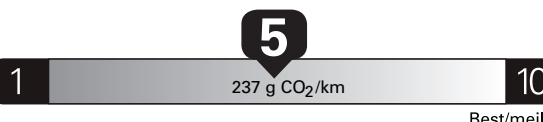

Carbon Dioxide Rating / Indice de dioxyde de carbone