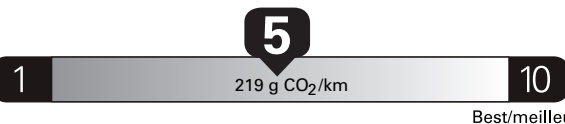

Carbon Dioxide Rating / Indice de dioxyde de carbone