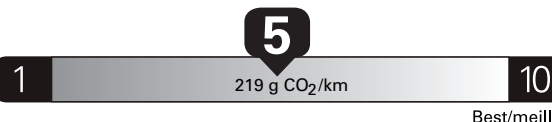

Carbon Dioxide Rating / Indice de dioxyde de carbone

Tailpipe emissions only / Émissions du tuyau d'échappement seulement