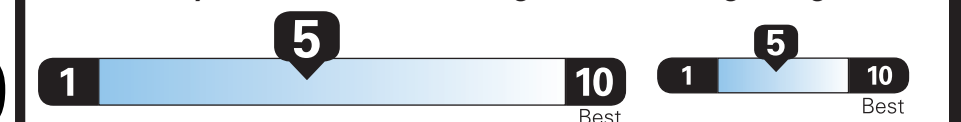

Fuel Economy & Greenhouse Gas Rating (tailpipe only) Smog Rating (tailpipe only)

This vehicle emits 355 grams CO₂ per mile. The best emits 0 grams per mile (tailpipe only). Producing and distributing fuel also create emissions; learn more at fueleconomy.gov.

Actual results will vary for many reasons, including driving conditions and how you drive and maintain your vehicle. The average new vehicle gets 29 MPG and costs $8,500 to fuel over 5 years. Cost estimates are based on 15,000 miles per year at $3.30 per gallon. MPGe is miles per gasoline gallon equivalent. Vehicle emissions are a significant cause of climate change and smog.

fueleconomy.gov

Calculate personalized estimates and compare vehicles

GOVERNMENT 5-STAR SAFETY RATINGS

Overall Vehicle Score **Not Rated**

Based on the combined ratings of frontal, side and rollover. Should ONLY be compared to other vehicles of similar size and weight.

Frontal Crash Driver Passenger ★★☆☆★ ★★☆☆

Based on the risk of injury in a frontal impact. Should ONLY be compared to other vehicles of similar size and weight.

Side Crash Front seat Rear seat **Not Rated** **Not Rated**

Based on the risk of injury in a side impact.

Rollover ★★☆☆

Based on the risk of rollover in a single-vehicle crash.

Star ratings range from 1 to 5 stars (★★★★★), with 5 being the highest.

Source: National Highway Traffic Safety Administration (NHTSA).

www.safercar.gov or 1-888-327-4236

3FTTW8JAXTRA22819

WARNING: Operating, servicing and maintaining a passenger vehicle, pickup truck, van, or off-road vehicle can expose you to chemicals including engine exhaust, carbon monoxide, phthalates, and lead, which are known to the State of California to cause cancer and birth defects or other reproductive harm. To minimize exposure, avoid breathing exhaust, do not idle the engine except as necessary, service your vehicle in a well-ventilated area and wear gloves or wash your hands frequently when servicing your vehicle. For more information go to www.P65Warnings.ca.gov/passenger-vehicle.

FordPass Connect™

Download the FordPass™ app* and you can:

- Access Vehicle Control Features
- Remotely start, lock and unlock your vehicle.
- Locate your vehicle and check approximate fuel range.
- Receive vehicle health alerts.

Activate 4G LTE Wi-Fi Hotspot

- New vehicles include a 3-month or 3GB data (whichever comes first) Wi-Fi trial.
- Connect up to ten Wi-Fi-equipped devices.

The FordPass Connect™ modem is active and sending vehicle data (e.g., diagnostics) to Ford. See in-vehicle Settings for connectivity options.

Ford Protect®

Insist on Ford Protect! The only extended service plan fully backed by Ford and honored at every Ford dealership in the U.S., Canada and Mexico. See your Ford dealer or visit www.FordOwner.com.

Ford Credit

Get Prequalified now at www.ford.com/finance