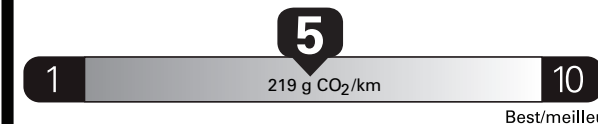

Carbon Dioxide Rating / Indice de dioxyde de carbone