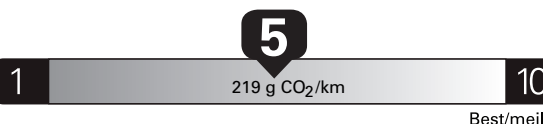

Carbon Dioxide Rating / Indice de dioxyde de carbone

Tailpipe emissions only / Émissions du tuyau d'échappement seulement