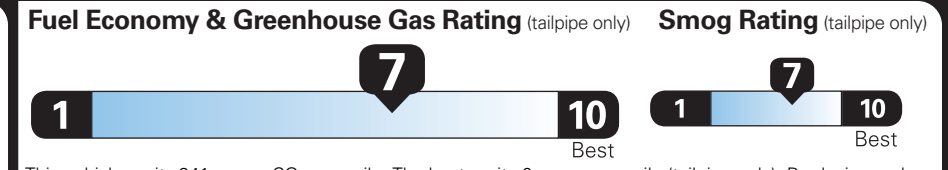

This vehicle emits 241 grams CO₂ per mile. The best emits 0 grams per mile (tailpipe only). Producing and distributing fuel also create emissions; learn more at fueleconomy.gov.

Actual results will vary for many reasons, including driving conditions and how you drive and maintain your vehicle. The average new vehicle gets 29 MPG and costs $8,500 to fuel over 5 years. Cost estimates are based on 15,000 miles per year at $3.30 per gallon. MPGe is miles per gasoline gallon equivalent. Vehicle emissions are a significant cause of climate change and smog.

fueleconomy.gov

Calculate personalized estimates and compare vehicles

GOVERNMENT 5-STAR SAFETY RATINGS

Overall Vehicle Score		Not Rated
Based on the combined ratings of frontal, side and rollover. Should ONLY be compared to other vehicles of similar size and weight.		
Frontal Crash	Driver Passenger	★ ★ ★ ★ ★
Based on the risk of injury in a frontal impact. Should ONLY be compared to other vehicles of similar size and weight.		
Side Crash	Front seat Rear seat	Not Rated Not Rated
Based on the risk of injury in a side impact.		
Rollover		★ ★ ★ ★
Based on the risk of rollover in a single-vehicle crash.		

Star ratings range from 1 to 5 stars (★ ★ ★ ★ ★), with 5 being the highest.
Source: National Highway Traffic Safety Administration (NHTSA).
www.safercar.gov or 1-888-327-4236

FordPass Connect™

1. Download the FordPass™ app* and you can:
2. **Access Vehicle Control Features**
     - Remotely start, lock and unlock your vehicle.
     - Locate your vehicle and check approximate fuel range.
     - Receive vehicle health alerts.
   - **Activate 4G LTE Wi-Fi Hotspot**
     - New vehicles include a 3-month or 3GB data (whichever comes first) Wi-Fi trial.
     - Connect up to ten Wi-Fi-equipped devices.

The FordPass Connect™ modem is active and sending vehicle data (e.g., diagnostics) to Ford. See in-vehicle Settings for connectivity options.

Ford Protect®

Insist on Ford Protect! The only extended service plan fully backed by Ford and honored at every Ford dealership in the U.S., Canada and Mexico. See your Ford dealer or visit www.FordOwner.com.

Get Prequalified now at www.ford.com/finance

RAMP ONE	
CU2G	
RAMP TWO	CONVOY
ITEM #:	27-Z15K O/T 2

TOTAL MSRP $37,740.00

Scan The QR Code to get more details about this vehicle

This label is affixed pursuant to the Federal Automobile Information Disclosure Act. Gasoline, License, and Title Fees, State and Local taxes are not included. Dealer installed options or accessories are not included unless listed above.

I352 R 6B 2X 630 001284 04 06 26