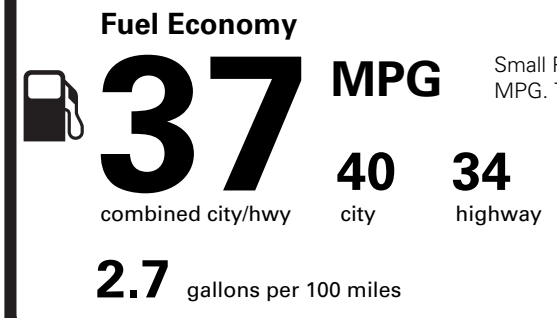

FUNCTIONAL

- 13.2" CENTER DISPLAY
- 4-WHEEL ANTILOCK BRAKE SYS
- 5G MODEM
- BATTERY SAVER FEATURE
- ELECTRIC PARKING BRAKE
- ELECTRONIC PWR ASST STEER
- FORD APP
- INTELL ACCESS W/PUSH START
- PRE-COLLISION ASSIST W/AEB
- REAR VIEW CAMERA
- REMOTE KEYLESS ENTRY
- SELECTABLE DRIVE MODES
- SYNC®4

SAFETY/SECURITY

- AIRBAGS - SAFETY CANOPY®
- BELT-MINDER CHIME
- LATCH CHILD SAFETY SYSTEM
- PERIMETER ALARM
- SECURILOCK® ANTI-THEFT SYS
- TIRE PRESSURE MONIT SYS

WARRANTY

- 3YR/36,000 BUMPER / BUMPER
- 5YR/60,000 POWERTRAIN
- 5YR/60,000 ROADSIDE ASSIST
- 8YR/100,000 HYBRID UNIQUE
- -COMPONENTS IF EQUIPPED

INCLUDED ON THIS VEHICLE

EQUIPMENT GROUP 301A

OPTIONAL EQUIPMENT/OTHER

- 2026 MODEL YEAR
- AZURE GRAY METALLIC TC
- 4K TOW PACKAGE
- .CONVENTIONAL SPARE TIRE
- FORD CO-PILOT360®
- .REAR PARKING SENSORS
- 50 STATE EMISSIONS
- POWER MOON ROOF
- SIRIUSXM W/360L (3 MOS TRIAL)
- 17" CARBON GRAY ALUM WHEEL
- CONN PKG:1YR INCL W/FORD APP

(MSRP)

2,220.00

495.00

745.00

795.00

NO CHARGE

995.00

PRICE INFORMATION

BASE PRICE $30,645.00
TOTAL OPTIONS/OTHER 5,250.00

TOTAL VEHICLE & OPTIONS/OTHER 35,895.00
DESTINATION & DELIVERY 1,845.00

EPA DOT Fuel Economy and Environment

Gasoline Vehicle

Small Pickup Trucks range from 20 to 38 MPG. The best vehicle rates 146 MPGe.

You save $1,750
in fuel costs over 5 years compared to the average new vehicle.

Annual fuel cost $1,350