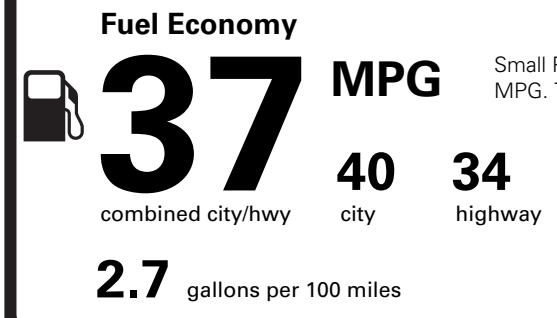

INCLUDED ON THIS VEHICLE

EQUIPMENT GROUP 301A

(MSRP)
2,220.00

OPTIONAL EQUIPMENT/OTHER

- 2026 MODEL YEAR
- VELOCITY BLUE
- 4K TOW PACKAGE
- .CONVENTIONAL SPARE TIRE
- XLT LUXURY PACKAGE
- .POWER 8-WAY DRIVER SEAT
- FORD CO-PILOT360®
- .REAR PARKING SENSORS
- FLR LNRS WITHOUT CARPETED MATS
- 50 STATE EMISSIONS
- POWER MOON ROOF
- SIRIUSXM W/360L (3 MOS TRIAL)
- 17" CARBON GRAY ALUM WHEEL
- CONN PKG:1YR INCL W/FORD APP

NO CHARGE
745.00
1,890.00
795.00
135.00
NO CHARGE
995.00

DEALER INSTALLED OPTIONS

- Wheel Lock Kit

90.00

PRICE INFORMATION

BASE PRICE	$30,645.00
TOTAL OPTIONS/OTHER	6,870.00
TOTAL VEHICLE & OPTIONS/OTHER	37,515.00
DESTINATION & DELIVERY	1,845.00

EPA DOT Fuel Economy and Environment

Gasoline Vehicle

Small Pickup Trucks range from 20 to 38 MPG. The best vehicle rates 146 MPGe.

You save $1,750
in fuel costs over 5 years compared to the average new vehicle.

Annual fuel cost $1,350