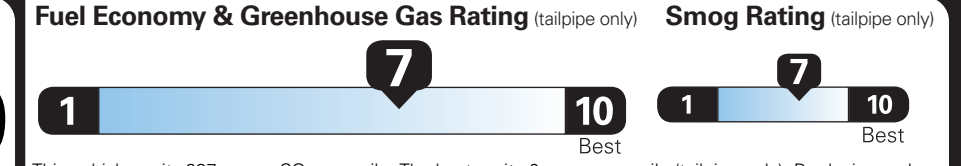

EPA DOT Fuel Economy and Environment

Gasoline Vehicle

Fuel Economy

37 MPG
combined city/hwy

42 MPG
city

33 MPG
highway

2.7 gallons per 100 miles

Small Pickup Trucks range from 18 to 37 MPG. The best vehicle rates 140 MPGe.

You save $2,500
in fuel costs over 5 years compared to the average new vehicle.

Annual fuel cost $1,450