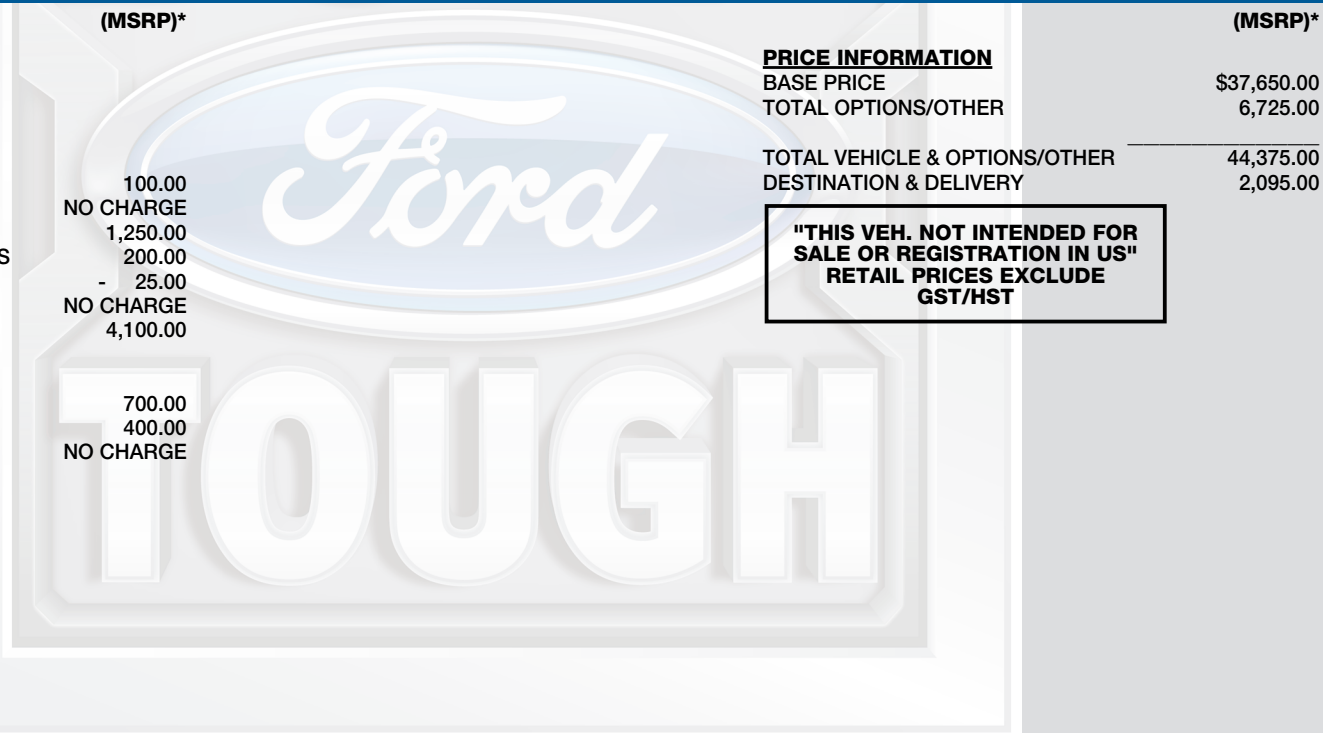

FUNCTIONAL

- ELEC PWR ASSIST STEERING
- ELECTRIC PARKING BRAKE
- FADE-TO-OFF INTERIOR LIGHT
- FORDPASS™ CONNECT
- INTELL ACCESS W/PUSH START
- PRE-COLLISION ASSIST W/AEB
- REAR VIEW CAMERA
- REMOTE KEYLESS ENTRY
- SELECTABLE DRIVE MODES

SAFETY/SECURITY

- AIRBAGS - SAFETY CANOPY®
- BELT-MINDER CHIME
- LATCH CHILD RESTRAINT SYS
- LED STP LMP, HIGH MNT CTR
- PERIMETER ALARM
- SECURICODE KEYLESS KEYPAD
- SECURILOCK ANTI-THEFT SYS
- TIRE PRESSURE MONITOR SYS

WARRANTY

- 3 YR/60,000 KM BASIC
- 5YEAR/100,000 KM POWERTRAIN
- ROADSIDE ASSISTANCE 24 HRS

INCLUDED ON THIS VEHICLE

EQUIPMENT GROUP 500A

OPTIONAL EQUIPMENT/OTHER

2023 MODEL YEAR	
FEDERAL EXCISE TAX	100.00
3.63 AXLE RATIO	NO CHARGE
TONNEAU PU BOX COVER HD TRI-FL	1,250.00
FLR LNRS WITHOUT CARPETED MATS	200.00
4G LTE WI-FI HOTSPOT REMOVAL	- 25.00
50 STATE EMISSIONS	NO CHARGE
LARIAT LUXURY PACKAGE	4,100.00
.SIRIUS SATELLITE RADIO	
.TRAILER TOWING HITCH	
FORD CO-PILOT360	700.00
BEDLINER - HARD DROP-IN	400.00
FRONT LICENSE PLATE BRACKET	NO CHARGE

(MSRP)*

PRICE INFORMATION

BASE PRICE	$37,650.00
TOTAL OPTIONS/OTHER	6,725.00
TOTAL VEHICLE & OPTIONS/OTHER	44,375.00
DESTINATION & DELIVERY	2,095.00

(MSRP)*

"THIS VEH. NOT INTENDED FOR SALE OR REGISTRATION IN US" RETAIL PRICES EXCLUDE GST/HST