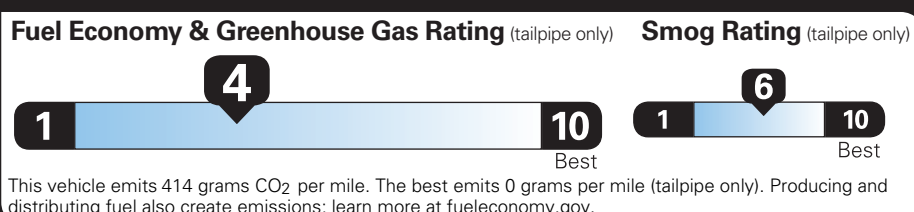

You spend $3,000

more in fuel costs over 5 years

compared to the average new vehicle.

Annual fuel cost $2,550

Actual results will vary for many reasons, including driving conditions and how you drive and maintain your vehicle. The average new vehicle gets 28 MPG and costs $9,750 to fuel over 5 years. Cost estimates are based on 15,000 miles per year at $3.60 per gallon. MPGe is miles per gasoline gallon equivalent. Vehicle emissions are a significant cause of climate change and smog.

fueleconomy.gov

Calculate personalized estimates and compare vehicles