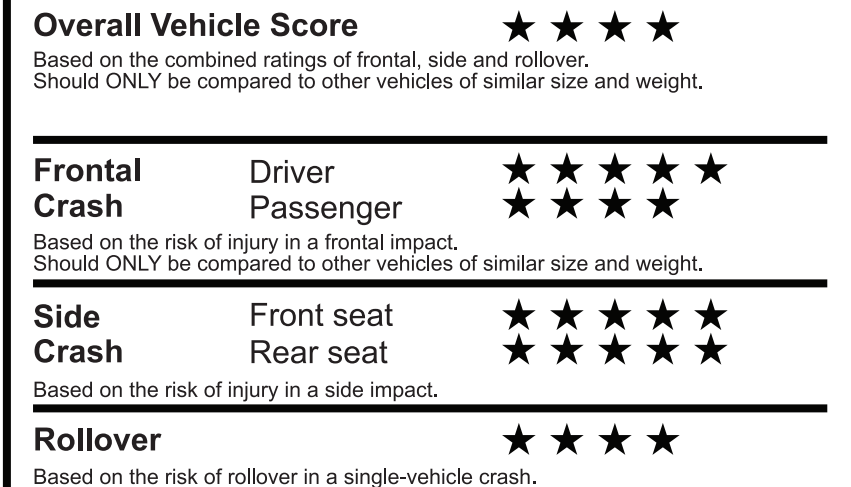

fueleconomy.gov

Calculate personalized estimates and compare vehicles

GOVERNMENT 5-STAR SAFETY RATINGS

Star ratings range from 1 to 5 stars (★★★★★), with 5 being the highest. Source: National Highway Traffic Safety Administration (NHTSA). www.safercar.gov or 1-888-327-4236