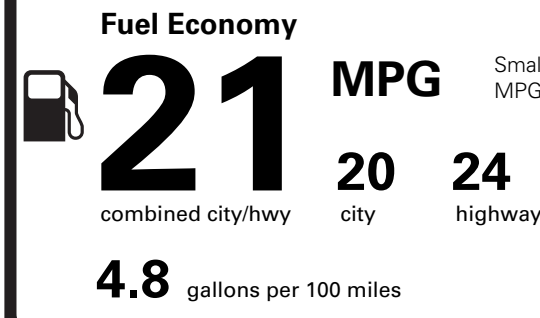

PRICE INFORMATION

BASE PRICE \$26,420.00

TOTAL OPTIONS/OTHER 9,635.00

TOTAL VEHICLE & OPTIONS/OTHER 36,055.00

DESTINATION & DELIVERY 1,595.00

(MSRP)

EPA DOT Fuel Economy and Environment

Gasoline Vehicle

You spend \$3,000

more in fuel costs over 5 years

compared to the average new vehicle.

Annual fuel cost \$2,550

Actual results will vary for many reasons, including driving conditions and how you drive and maintain your vehicle. The average new vehicle gets 28 MPG and costs \$9,750 to fuel over 5 years. Cost estimates are based on 15,000 miles per year at \$3.60 per gallon. MPGe is miles per gasoline gallon equivalent. Vehicle emissions are a significant cause of climate change and smog.