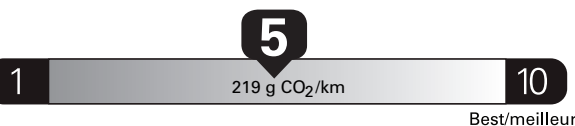

Carbon Dioxide Rating / Indice de dioxyde de carbone

Tailpipe emissions only / Émissions du tuyau d'échappement seulement