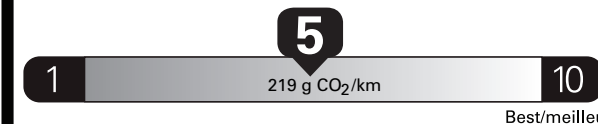

Carbon Dioxide Rating / Indice de dioxyde de carbone

Tailpipe emissions only / Émissions du tuyau d'échappement seulement