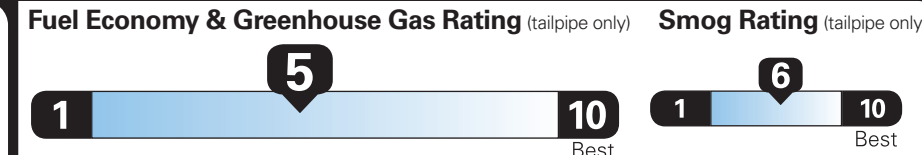

EPA DOT Fuel Economy and Environment

Gasoline Vehicle

Fuel Economy

25 MPG
combined city/hwy

22 city

29 highway

4.0 gallons per 100 miles

Small Pickup Trucks range from 18 to 37 MPG. The best vehicle rates 140 MPGe.

You spend $1,000

more in fuel costs over 5 years compared to the average new vehicle.

Annual fuel cost $2,150