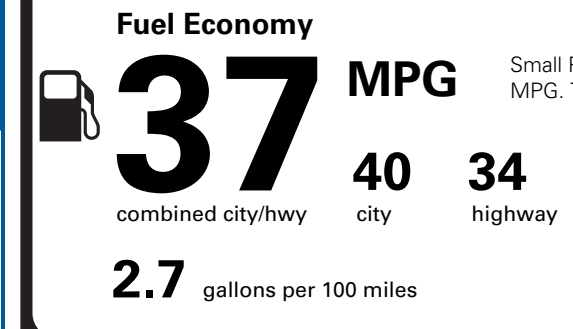

FUNCTIONAL

- 13.2" CENTER DISPLAY
- 4-WHEEL ANTILOCK BRAKE SYS
- 5G MODEM
- BATTERY SAVER FEATURE
- ELECTRIC PARKING BRAKE
- ELECTRONIC PWR ASST STEER
- FORD APP
- PRE-COLLISION ASSIST W/AEB
- REAR VIEW CAMERA
- REMOTE KEYLESS ENTRY
- SELECTABLE DRIVE MODES
- SYNC®4

SAFETY/SECURITY

- AIRBAGS - SAFETY CANOPY®
- BELT-MINDER CHIME
- LATCH CHILD SAFETY SYSTEM
- SECURILOCK® ANTI-THEFT SYS
- TIRE PRESSURE MONIT SYS

WARRANTY

- 3YR/36,000 BUMPER / BUMPER
- 5YR/60,000 POWERTRAIN
- 5YR/60,000 ROADSIDE ASSIST
- 8YR/100,000 HYBRID UNIQUE -COMPONENTS IF EQUIPPED

INCLUDED ON THIS VEHICLE

EQUIPMENT GROUP 101A

OPTIONAL EQUIPMENT/OTHER

- FORD CO-PILOT360®
- .REAR PARKING SENSORS
- 50 STATE EMISSIONS
- 4K TOW PACKAGE
- .CONVENTIONAL SPARE TIRE
- SIRIUSXM W/360L (3 MOS TRIAL)
- CONN PKG:1 TIME 7YR

(MSRP)

2,220.00

795.00

NO CHARGE

745.00

745.00

PRICE INFORMATION

BASE PRICE $28,145.00

TOTAL OPTIONS/OTHER 4,505.00

TOTAL VEHICLE & OPTIONS/OTHER 32,650.00

DESTINATION & DELIVERY 1,845.00

TOTAL MSRP $34,495.00

Scan The QR Code to get more details about this vehicle

I338 R 6B 2X 630 001250 04 06 26

This label is affixed pursuant to the Federal Automobile Information Disclosure Act. Gasoline, License, and Title Fees, State and Local taxes are not included. Dealer installed options or accessories are not included unless listed above.

EPA DOT Fuel Economy and Environment

Gasoline Vehicle

Small Pickup Trucks range from 20 to 38 MPG. The best vehicle rates 146 MPGe.

You save $1,750 in fuel costs over 5 years compared to the average new vehicle.

Annual fuel cost $1,350