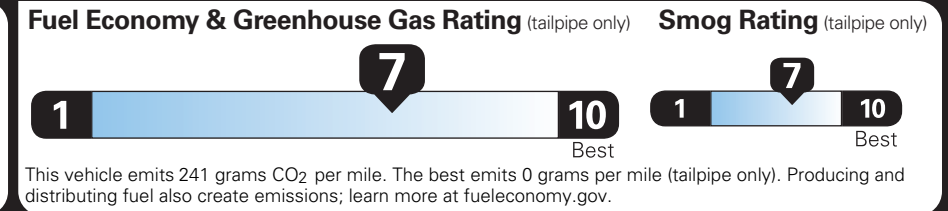

Actual results will vary for many reasons, including driving conditions and how you drive and maintain your vehicle. The average new vehicle gets 29 MPG and costs $8,500 to fuel over 5 years. Cost estimates are based on 15,000 miles per year at $3.30 per gallon. MPGe is miles per gasoline gallon equivalent. Vehicle emissions are a significant cause of climate change and smog.

fueleconomy.gov

Calculate personalized estimates and compare vehicles

GOVERNMENT 5-STAR SAFETY RATINGS

Overall Vehicle Score		Not Rated
Based on the combined ratings of frontal, side and rollover. Should ONLY be compared to other vehicles of similar size and weight.		
Frontal Crash	Driver Passenger	★★★★★
Based on the risk of injury in a frontal impact. Should ONLY be compared to other vehicles of similar size and weight.		
Side Crash	Front seat Rear seat	Not Rated Not Rated
Based on the risk of injury in a side impact.		
Rollover		★★★★
Based on the risk of rollover in a single-vehicle crash.		

Star ratings range from 1 to 5 stars (★★★★★), with 5 being the highest. Source: National Highway Traffic Safety Administration (NHTSA). www.safercar.gov or 1-888-327-4236

FordPass Connect™

1. Download the FordPass™ app* and you can:
2. **Access Vehicle Control Features**
     - Remotely start, lock and unlock your vehicle.
     - Locate your vehicle and check approximate fuel range.
     - Receive vehicle health alerts.
   - **Activate 4G LTE Wi-Fi Hotspot**
     - New vehicles include a 3-month or 3GB data (whichever comes first) Wi-Fi trial.
     - Connect up to ten Wi-Fi-equipped devices.

The FordPass Connect™ modem is active and sending vehicle data (e.g., diagnostics) to Ford. See in-vehicle Settings for connectivity options.

Ford Protect®

Insist on Ford Protect! The only extended service plan fully backed by Ford and honored at every Ford dealership in the U.S., Canada and Mexico. See your Ford dealer or visit www.FordOwner.com.

Ford Credit

Get Prequalified now at www.ford.com/finance