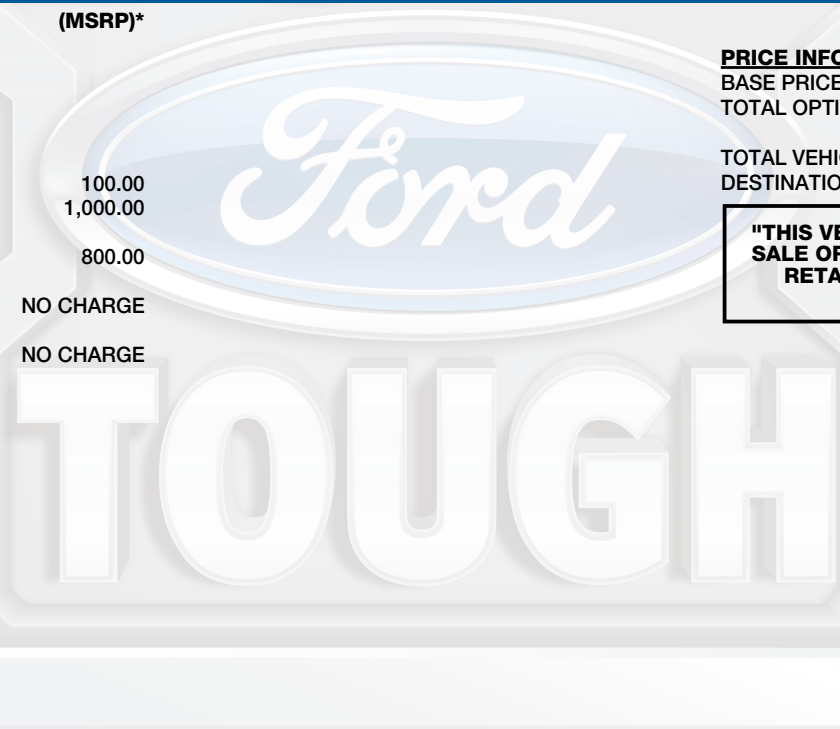

STANDARD EQUIPMENT INCLUDED AT NO EXTRA CHARGE IN THE BASE PRICE BELOW

EXTERIOR

- AUTO HIGH BEAMS
- BED TIE-DOWNS
- DAYTIME RUNNING LIGHTS
- DOOR HANDLES, BLACK
- EASY FUEL CAPLESS FILLER
- GRILLE, BLACK MESH
- HEADLAMPS - AUTOLAMP (ON/OFF)
- LED HEADLAMPS
- MIRRORS, MANUAL BLACK
- TAILGATE, REMOVABLE W/LOCK
- WIPERS, FRONT INTERMITTENT

INTERIOR

- 8" PRODUCTIVITY SCREEN
- 13.2" LCD TOUCHSCREEN
- 1-TOUCH DOWN DRIVER WINDOW
- 2ND ROW BENCH FLIP-UP W/ UNDER SEAT STORAGE
- A/C, MANUAL
- CLOTH BENCH REAR SEAT
- DR LOCKS & WINDOWS, POWER
- DUAL SUNVISORS
- POWER POINTS
- ROTARY GEAR SHIFT DIAL
- STEERING WHEEL, TILT/TELES
- USB A (1) AND C (1)
- VINYL SOFT CONSOLE LID

FUNCTIONAL

- ABS, 4-WHEEL
- AM/FM STEREO W/ 6 SPEAKER
- BATTERY SAVER
- CRUISE CONTROL
- ELEC PWR ASSIST STEERING
- ELECTRIC PARKING BRAKE
- PRE-COLLISION ASSIST W/AEB
- REAR VIEW CAMERA
- REMOTE KEYLESS ENTRY
- SELECTABLE DRIVE MODES

SAFETY/SECURITY

- AIRBAGS - SAFETY CANOPY®
- BELT-MINDER CHIME
- LATCH CHILD RESTRAINT SYS
- SECURILOCK ANTI-THEFT SYS
- TIRE PRESSURE MONITOR SYS

WARRANTY

- 3 YR/60,000 KM BASIC
- 5YEAR/100,000 KM POWERTRAIN
- ROADSIDE ASSISTANCE 24 HRS

INCLUDED ON THIS VEHICLE

EQUIPMENT GROUP 101A

OPTIONAL EQUIPMENT/OTHER

- 2026 MODEL YEAR
- FEDERAL EXCISE TAX 100.00
- 4K TOW PACKAGE 1,000.00
- .CONVENTIONAL SPARE TIRE
- FORD CO-PILOT360® 800.00
- .REAR PARKING SENSORS
- 50 STATE EMISSIONS
- CONN PKG:1YR INCL W/FORD APP
- FRONT LICENSE PLATE BRACKET

(MSRP)*

PRICE INFORMATION

BASE PRICE	$38,100.00
TOTAL OPTIONS/OTHER	1,900.00
TOTAL VEHICLE & OPTIONS/OTHER	40,000.00
DESTINATION & DELIVERY	2,395.00

"THIS VEH. NOT INTENDED FOR SALE OR REGISTRATION IN US" RETAIL PRICES EXCLUDE GST/HST

(MSRP)*

Canada

ENERGUIDE

Gasoline Vehicle
Véhicule à essence

Fuel Consumption / Consommation de carburant

6.4
combined/combinaée

L/100 km

5.9
city
ville

7.0
highway
route

44
mi/gal

Annual fuel **COST**
for an annual distance of 20,000 km, and an average fuel price of $1.50 per litre

$ 1 920

Coût annuel en carburant

pour une distance annuelle de 20 000 km, et un prix moyen du carburant de 1,50 $ par litre

Small pickup trucks range from /
Les petites camionnettes font
entre
6.2 - 11.9 L_e/100 km

L_e is gasoline litre equivalent
L_e signifie litre équivalent d'essence

Carbon Dioxide Rating / Indice de dioxyde de carbone

Tailpipe emissions only / Émissions du tuyau d'échappement seulement

Smog Rating / Indice de Smog

Estimates are based on Government of Canada approved criteria and testing methods. Vehicle's actual fuel consumption will vary.

Estimations établies selon des méthodes d'essai et des critères approuvés par le gouvernement du Canada. La consommation de carburant réelle du véhicule variera.

For more information visit

vehicles.nrcan.gc.ca

Pour plus d'information visitez

vehicules.nrcan.gc.ca

U.S. GOVERNMENT SAFETY RATINGS
COTES DE SÉCURITÉ DU GOUVERNEMENT AMÉRICAIN

Overall Vehicle Score /
Cote globale du véhicule

Not Rated / Non coté

Frontal Crash / Collision frontale
Driver / Conducteur ★ ★ ★ ★ ★
Passenger / Passager ★ ★ ★ ★

Side Crash / Collision latérale
Front seat / Siège avant Not Rated / Non coté
Rear seat / Siège arrière Not Rated / Non coté

Rollover / Capotage ★ ★ ★ ★

Star ratings range from 1 to 5 stars (★★★★★), with 5 being the highest.
Les cotes varient de 1 à 5 étoiles (★★★★★), 5 étant la cote la plus élevée.

Source: U.S. National Highway Traffic Safety Administration
For more information / Pour de plus amples renseignements
www.safercar.gov

FordPass Connect™

Download the FordPass™ app* and you can:

1. Access Vehicle Control Features
2. Remotely start, lock and unlock your vehicle.
   - Locate your vehicle and check approximate fuel range.
   - Receive vehicle health alerts.

Ask your sales consultant for more details.

Scan code not operational at this time

FOR PLANT USE ONLY

SOLD TO/VENDU A Bayfield Ford Lincoln 379 Bayfield Street Barrie ON CAN L4M 3C5	A80 320	RAMP ONE/ TERMINAL UN RA7M	DEALER NO./CONCESSIONNAIRE A80 320
SHIP TO (IF OTHER THAN SOLD TO) / EXPÉDIER A (SI AUTRE QUE L'ACHETEUR)		RAMP TWO/ TERMINAL DEUX	FINAL ASSEMBLY PLANT/ USINE DE MONTAGE HERMOSILLO
SHIP THROUGH/EXPÉDIER VIA		METHOD OF TRANSP / MODE DE TRANSPORT RAIL	ITEM #: A8-V830 O/T 2 TE061 N RE 2X 635 001964 05 06 26

TOTAL MSRP $42,395.00

* MANUFACTURER'S SUGGESTED RETAIL PRICE = MSRP
* NOTE: THIS PRICE HAS BEEN DEVELOPED AS A GUIDE. DEALERS MAY SELL FOR LESS AND ARE NOT UNDER ANY OBLIGATION TO ACCEPT THIS SUGGESTED RETAIL PRICE.