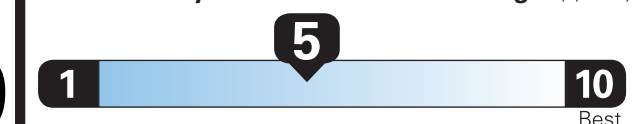

Fuel Economy & Greenhouse Gas Rating (tailpipe only)