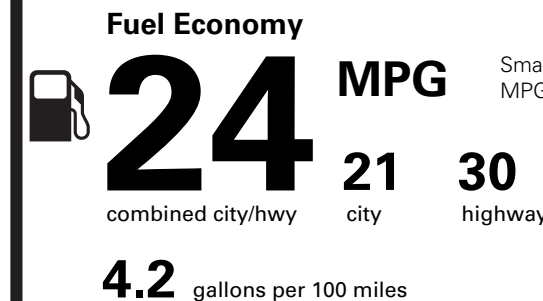

Fuel Economy and Environment

Gasoline Vehicle

Small Pickup Trucks range from 20 to 38 MPG. The best vehicle rates 146 MPGe.

You spend $1,750

more in fuel costs over 5 years compared to the average new vehicle.

Annual fuel cost $2,050