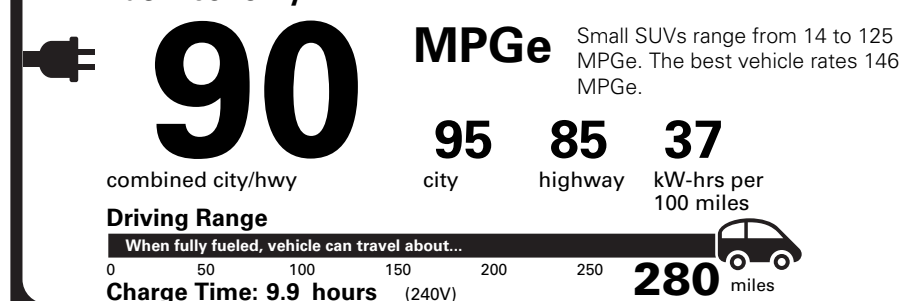

TA221 N RB 2X 620 006179 01 22 26

EPA DOT Fuel Economy and Environment

Electric Vehicle

Fuel Economy

You save \$3,750 in fuel costs over 5 years compared to the average new vehicle.

Annual fuel cost \$950

Actual results will vary for many reasons, including driving conditions and how you drive and maintain your vehicle.