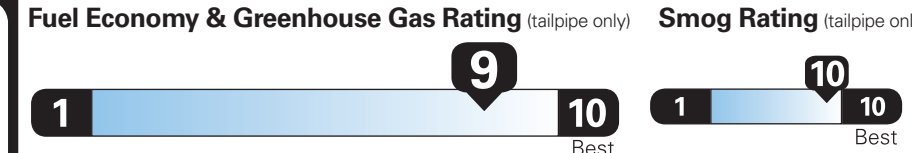

TA221 N RB 2X 620 006179 01 22 26

EPA DOT Fuel Economy and Environment

Electric Vehicle

Fuel Economy

You save \$3,750 in fuel costs over 5 years compared to the average new vehicle.

Annual fuel cost \$950

Actual results will vary for many reasons, including driving conditions and how you drive and maintain your vehicle.

fueleconomy.gov

Calculate personalized estimates and compare vehicles

GOVERNMENT 5-STAR SAFETY RATINGS

Overall Vehicle Score ★★★★★

Based on the combined ratings of frontal, side and rollover. Should ONLY be compared to other vehicles of similar size and weight.