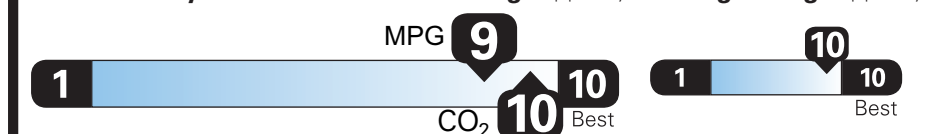

Fuel Economy & Greenhouse Gas Rating (tailpipe only) Smog Rating (tailpipe only)

This vehicle emits 0 grams CO2 per mile. The best emits 0 grams per mile (tailpipe only). Does not include emissions from generating electricity, learn more at fueleconomy.gov.

Actual results will vary for many reasons, including driving conditions and how you drive and maintain your vehicle. The average new vehicle gets 29 MPG and costs $8,500 to fuel over 5 years. Cost estimates are based on 15,000 miles per year at $.17 per kW-hr. MPGe is miles per gasoline gallon equivalent. Vehicle emissions are a significant cause of climate change and smog.

fueleconomy.gov

Calculate personalized estimates and compare vehicles

Smartphone QR Code™

GOVERNMENT 5-STAR SAFETY RATINGS

Overall Vehicle Score

★★★★★

Based on the combined ratings of frontal, side and rollover. Should ONLY be compared to other vehicles of similar size and weight.

Frontal Crash

Driver Passenger

★★★★★

Based on the risk of injury in a frontal impact. Should ONLY be compared to other vehicles of similar size and weight.

Side Crash

Front seat Rear seat

★★★★★

Based on the risk of injury in a side impact.

Rollover

★★★★★

Based on the risk of rollover in a single-vehicle crash.

Star ratings range from 1 to 5 stars (★★★★★), with 5 being the highest.

Source: National Highway Traffic Safety Administration (NHTSA).

www.safercar.gov or 1-888-327-4236

3FMTK3R74TMA15445

WARNING: Operating, servicing and maintaining a passenger vehicle, pickup truck, van, or off-road vehicle can expose you to chemicals including phthalates and lead, which are known to the State of California to cause cancer and birth defects or other reproductive harm. To minimize exposure, wear gloves or wash your hands frequently when servicing your vehicle. For more information go to www.P65Warnings.ca.gov/passenger-vehicle.

EXHILARATION. ELECTRIFIED.

Download the Ford app
Connect your Ford with your phone™

Available Remote Features

- Remote Climate Control, Lock and Unlock
- GPS Location
- Phone As A Key
- Vehicle Health Monitoring

Insist on Ford Protect! The only extended service plan fully backed by Ford and honored at every Ford dealership in the U.S., Canada and Mexico. See your Ford dealer or visit www.FordOwner.com.

Credit

Get Prequalified now at
www.ford.com/finance