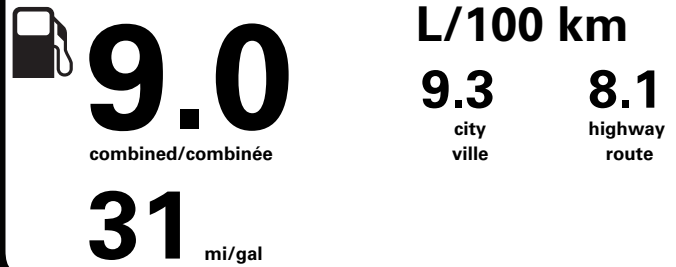

Fuel Consumption / Consommation de carburant

Annual fuel COST
for an annual distance of 20,000 km, and an average fuel price of $1.45 per litre

$ 2 610
Coût annuel en carburant
pour une distance annuelle de 20 000 km, et un prix moyen du carburant de 1,45 $ par litre

Small SUVs range from /
Les petits VUS font entre

1.9 - 16.5 L_e/100 km

L_e is gasoline litre equivalent
L_e signifie litre équivalent d'essence

Carbon Dioxide Rating / Indice de dioxyde de carbone

Smog Rating / Indice de Smog

Tailpipe emissions only / Émissions du tuyau d'échappement seulement

Estimates are based on Government of Canada approved criteria and testing methods. Vehicle's actual fuel consumption will vary.

Estimations établies selon des méthodes d'essai et des critères approuvés par le gouvernement du Canada. La consommation de carburant réelle du véhicule variera.

For more information visit

vehicles.nrcan.gc.ca

Pour plus d'information visitez

vehicules.nrcan.gc.ca

**U.S. GOVERNMENT SAFETY RATINGS
COTES DE SÉCURITÉ DU GOUVERNEMENT AMÉRICAIN**

Overall Vehicle Score / Cote globale du véhicule	★★★★★
Frontal Crash / Collision frontale	★★★★★
Side Crash / Collision latérale	★★★★★
Rollover / Capotage	★★★★

Star ratings range from 1 to 5 stars (*****), with 5 being the highest. Les cotes varient de 1 à 5 étoiles (*****), 5 étant la cote la plus élevée.

Source: U.S. National Highway Traffic Safety Administration
For more information / Pour de plus amples renseignements
www.safercar.gov

3FMCR9G65RRE58028

Ford FORD PROTECT
Insist on Ford Protect! The only extended service plan fully backed by Ford and honored at every Ford dealership in the US and Canada. See your Ford dealer for additional details, or visit www.ford.ca for more information.

Personalize your vehicle with Ford Custom Accessories. Genuine Ford Accessories are engineered for your vehicle and can be included under the Ford New Vehicle Limited Warranty. Certain conditions, limitations and exclusions apply. See your Dealer for details.

Scan code not operational at this time

FOR PLANT USE ONLY