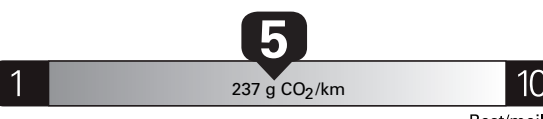

Annual fuel **COST**
for an annual distance of 20,000 km, and an average fuel price of $1.50 per litre

$ 3 030

Coût annuel en carburant

pour une distance annuelle de 20 000 km, et un prix moyen du carburant de 1,50 $ par litre

Small SUVs range from /
Les petits VUS font entre

1.9 - 16.8 L_e/100 km

L_e is gasoline litre equivalent
L_e signifie litre équivalent d'essence

Carbon Dioxide Rating / Indice de dioxyde de carbone

Tailpipe emissions only / Émissions du tuyau d'échappement seulement

Smog Rating / Indice de Smog