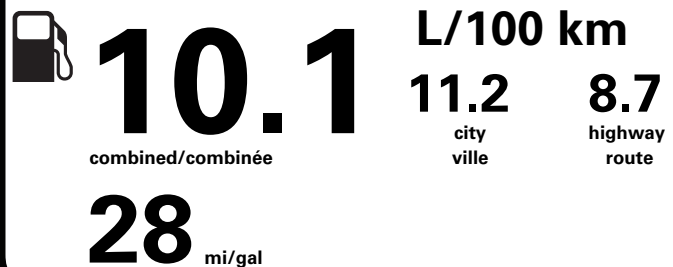

Gasoline Vehicle
Véhicule à essence

Fuel Consumption / Consommation de carburant

Annual fuel **COST**
for an annual distance of 20,000 km, and an average fuel price of \$1.50 per litre

\$ 3 030

Coût annuel en carburant