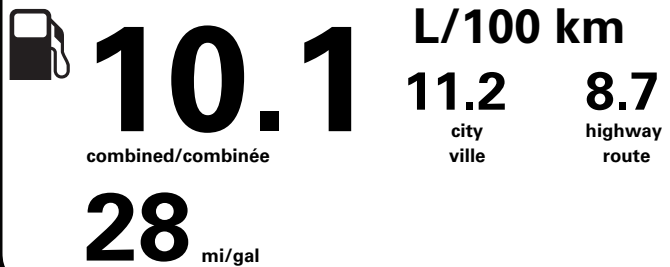

Gasoline Vehicle
Véhicule à essence

Fuel Consumption / Consommation de carburant

Annual fuel **COST**
for an annual distance of 20,000 km, and an average fuel price of \$1.50 per litre

\$ 3 030

Coût annuel en carburant