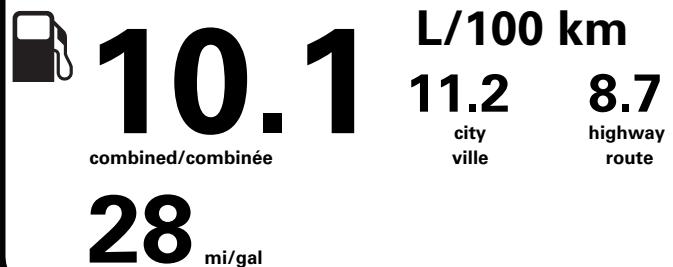

Fuel Consumption / Consommation de carburant

Annual fuel **COST**
for an annual distance of 20,000 km, and an average fuel price of $1.50 per litre

$ 3 030

Coût annuel en carburant

pour une distance annuelle de 20 000 km, et un prix moyen du carburant de 1,50 $ par litre

Small SUVs range from /
Les petits VUS font entre

1.9 - 16.8 L_e/100 km

L_e is gasoline litre equivalent
L_e signifie litre équivalent d'essence

Carbon Dioxide Rating / Indice de dioxyde de carbone

Tailpipe emissions only / Émissions du tuyau d'échappement seulement

Smog Rating / Indice de Smog

Estimates are based on Government of Canada approved criteria and testing methods. Vehicle's actual fuel consumption will vary.

Estimations établies selon des méthodes d'essai et des critères approuvés par le gouvernement du Canada. La consommation de carburant réelle du véhicule variera.

For more information visit

vehicles.nrcan.gc.ca

Pour plus d'information visitez

vehicules.nrcan.gc.ca

U.S. GOVERNMENT SAFETY RATINGS
COTES DE SÉCURITÉ DU GOUVERNEMENT AMÉRICAIN

Overall Vehicle Score / Cote globale du véhicule	★★★★★
Frontal Crash / Collision frontale	★★★★★
Side Crash / Collision latérale	★★★★★
Rollover / Capotage	★★★★

Star ratings range from 1 to 5 stars (*****), with 5 being the highest. Les cotes varient de 1 à 5 étoiles (*****), 5 étant la cote la plus élevée.

Source: U.S. National Highway Traffic Safety Administration
For more information / Pour de plus amples renseignements
www.safercar.gov

3FMCR9DA0TRE09612

Insist on Ford Protect! The only extended service plan fully backed by Ford and honored at every Ford dealership in the US and Canada. See your Ford dealer for additional details, or visit www.ford.ca for more information.

Personalize your vehicle with Ford Custom Accessories. Genuine Ford Accessories are engineered for your vehicle and can be included under the Ford New Vehicle Limited Warranty. Certain conditions, limitations and exclusions apply. See your Dealer for details.

Scan code not operational at this time

FOR PLANT USE ONLY