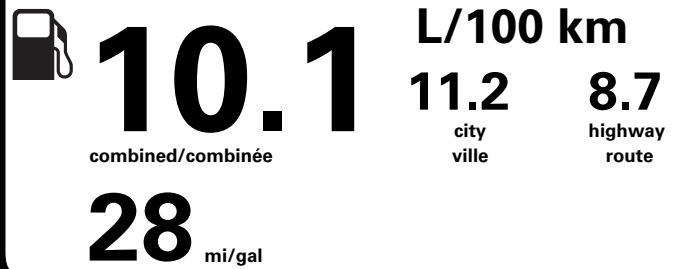

Fuel Consumption / Consommation de carburant

Annual fuel **COST**
for an annual distance of 20,000 km, and an average fuel price of $1.55 per litre
$ 3 131
Coût annuel en carburant
pour une distance annuelle de 20 000 km, et un prix moyen du carburant de 1,55 $ par litre

Small SUVs range from /
Les petits VUS font entre

2.0 - 16.8 L_e/100 km

L_e is gasoline litre equivalent
L_e signifie litre équivalent d'essence

Carbon Dioxide Rating / Indice de dioxyde de carbone

Tailpipe emissions only / Émissions du tuyau d'échappement seulement

Smog Rating / Indice de Smog

Estimates are based on Government of Canada approved criteria and testing methods. Vehicle's actual fuel consumption will vary.

Estimations établies selon des méthodes d'essai et des critères approuvés par le gouvernement du Canada. La consommation de carburant réelle du véhicule variera.

For more information visit

vehicles.nrcan.gc.ca

Pour plus d'information visitez

vehicules.nrcan.gc.ca

U.S. GOVERNMENT SAFETY RATINGS
COTES DE SÉCURITÉ DU GOUVERNEMENT AMÉRICAIN

Overall Vehicle Score / Cote globale du véhicule	★★★★★
Frontal Crash / Collision frontale	★★★★★
Side Crash / Collision latérale	★★★★★
Rollover / Capotage	★★★★

Star ratings range from 1 to 5 stars (*****), with 5 being the highest. Les cotes varient de 1 à 5 étoiles (*****), 5 étant la cote la plus élevée.

Source: U.S. National Highway Traffic Safety Administration
For more information / Pour de plus amples renseignements
www.safercar.gov

3FMCR9DA0SRE36243

Insist on Ford Protect! The only extended service plan fully backed by Ford and honored at every Ford dealership in the US and Canada. See your Ford dealer for additional details, or visit www.ford.ca for more information.

Personalize your vehicle with Ford Custom Accessories. Genuine Ford Accessories are engineered for your vehicle and can be included under the Ford New Vehicle Limited Warranty. Certain conditions, limitations and exclusions apply. See your Dealer for details.

Scan code not operational at this time

FOR PLANT USE ONLY

BRONCO™
BUILT WILD

Ask your sales consultant for more details.

FordPass Connect™ service and FordPass™ App required for certain remote features (see App Terms for more information). Connected service and related feature functionality is subject to compatible AT&T-network availability. Evolving technology / cellular networks may affect functionality and availability, or continued provision of some features, prohibiting them from functioning. Message and data rates may apply. See your local Ford website for our privacy policy.