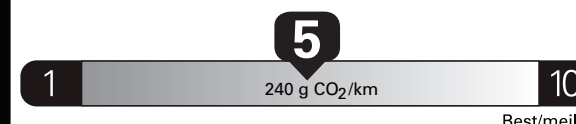

Annual fuel COST
for an annual distance of 20,000 km, and an average fuel price of $1.00 per litre

$ 2 040

Coût annuel en carburant

pour une distance annuelle de 20 000 km, et un prix moyen du carburant de 1,00 $ par litre

Small SUVs range from /
Les petites VUS font entre

1.8 - 14.6 L_e/100 km

L_e is gasoline litre equivalent
L_e signifie litre équivalent d'essence

Carbon Dioxide Rating / Indice de dioxyde de carbone

Tailpipe emissions only / Émissions du tuyau d'échappement seulement

Smog Rating / Indice de Smog