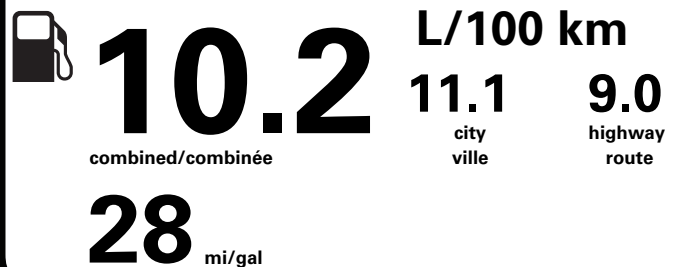

Gasoline Vehicle
Véhicule à essence

Fuel Consumption / Consommation de carburant

Annual fuel COST
for an annual distance of 20,000 km, and an average fuel price of \$1.00 per litre

\$ 2 040

Coût annuel en carburant