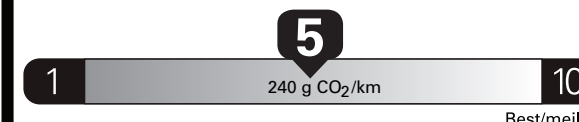

Annual fuel **COST**
for an annual distance of 20,000 km, and an average fuel price of $1.25 per litre

$ 1 632

Coût annuel en carburant

pour une distance annuelle de 20 000 km, et un prix moyen du carburant de 1,25 $ par litre

Small SUVs range from /
Les petits VUS font entre

1.9 - 14.3 L_e/100 km

L_e is gasoline litre equivalent
L_e signifie litre équivalent d'essence

Carbon Dioxide Rating / Indice de dioxyde de carbone

Tailpipe emissions only / Émissions du tuyau d'échappement seulement

Smog Rating / Indice de Smog