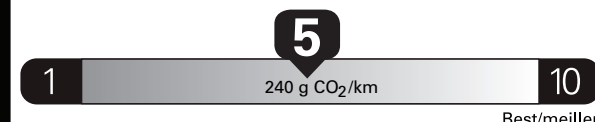

Annual fuel **COST**
for an annual distance of 20,000 km, and an average fuel price of $1.00 per litre

$ 2 040

Coût annuel en carburant

pour une distance annuelle de 20 000 km, et un prix moyen du carburant de 1,00 $ par litre

Small SUVs range from /
Les petites VUS font entre

1.8 - 14.6 L_e/100 km

L_e is gasoline litre equivalent
L_e signifie litre équivalent d'essence

Carbon Dioxide Rating / Indice de dioxyde de carbone

Tailpipe emissions only / Émissions du tuyau d'échappement seulement

Smog Rating / Indice de Smog