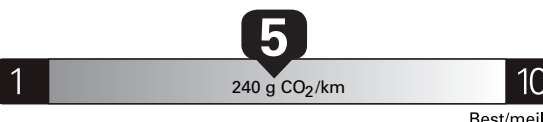

Annual fuel **COST**
for an annual distance of 20,000 km, and an average fuel price of $1.00 per litre

$ 2 040

Coût annuel en carburant

pour une distance annuelle de 20 000 km, et un prix moyen du carburant de 1,00 $ par litre

Small SUVs range from /
Les petites VUS font entre

1.8 - 14.6 L_e/100 km

L_e is gasoline litre equivalent
L_e signifie litre équivalent d'essence

Carbon Dioxide Rating / Indice de dioxyde de carbone

Tailpipe emissions only / Émissions du tuyau d'échappement seulement

Smog Rating / Indice de Smog