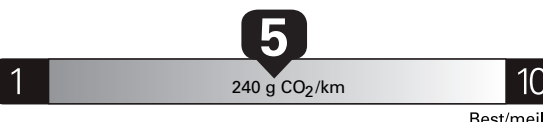

Annual fuel COST
for an annual distance of 20,000 km, and an average fuel price of $1.45 per litre

$ 2 958

Coût annuel en carburant

pour une distance annuelle de 20 000 km, et un prix moyen du carburant de 1,45 $ par litre

Small SUVs range from /
Les petits VUS font entre

1.9 - 16.5 L_e/100 km

L_e is gasoline litre equivalent
L_e signifie litre équivalent d'essence

Carbon Dioxide Rating / Indice de dioxyde de carbone

Tailpipe emissions only / Émissions du tuyau d'échappement seulement

Smog Rating / Indice de Smog