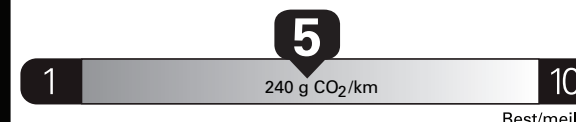

Annual fuel **COST**
for an annual distance of 20,000 km, and an average fuel price of $1.00 per litre

$ 2 040

Coût annuel en carburant

pour une distance annuelle de 20 000 km, et un prix moyen du carburant de 1,00 $ par litre

Small SUVs range from /
Les petites VUS font entre

1.8 - 14.6 L_e/100 km

L_e is gasoline litre equivalent
L_e signifie litre équivalent d'essence

Carbon Dioxide Rating / Indice de dioxyde de carbone

Smog Rating / Indice de Smog