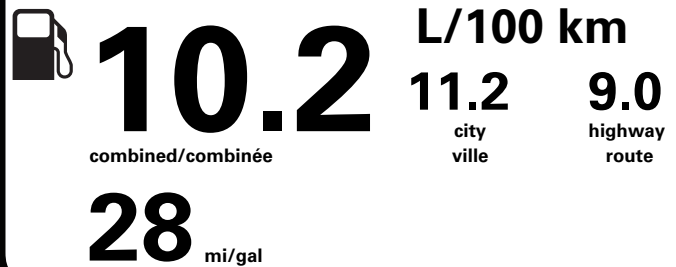

Fuel Consumption / Consommation de carburant

Annual fuel **COST**
for an annual distance of 20,000 km, and an average fuel price of $1.45 per litre

$ 2 958

Coût annuel en carburant

pour une distance annuelle de 20 000 km, et un prix moyen du carburant de 1,45 $ par litre

Small SUVs range from /
Les petits VUS font entre

1.9 - 16.5 L_e/100 km

L_e is gasoline litre equivalent
L_e signifie litre équivalent d'essence

Carbon Dioxide Rating / Indice de dioxyde de carbone

Tailpipe emissions only / Émissions du tuyau d'échappement seulement

Smog Rating / Indice de Smog

Estimates are based on Government of Canada approved criteria and testing methods. Vehicle's actual fuel consumption will vary.

Estimations établies selon des méthodes d'essai et des critères approuvés par le gouvernement du Canada. La consommation de carburant réelle du véhicule variera.

For more information visit

vehicles.nrcan.gc.ca

Pour plus d'information visitez

vehicules.nrcan.gc.ca

U.S. GOVERNMENT SAFETY RATINGS
COTES DE SÉCURITÉ DU GOUVERNEMENT AMÉRICAIN

Overall Vehicle Score / Cote globale du véhicule	★★★★★
Frontal Crash / Collision frontale	★★★★★
Side Crash / Collision latérale	★★★★★
Rollover / Capotage	★★★★

Star ratings range from 1 to 5 stars (*****), with 5 being the highest. Les cotes varient de 1 à 5 étoiles (*****), 5 étant la cote la plus élevée.

Source: U.S. National Highway Traffic Safety Administration
For more information / Pour de plus amples renseignements
www.safercar.gov

3FMCR9D90RRE90500

Ford FORD PROTECT
Insist on Ford Protect! The only extended service plan fully backed by Ford and honored at every Ford dealership in the US and Canada. See your Ford dealer for additional details, or visit www.ford.ca for more information.

Personalize your vehicle with Ford Custom Accessories. Genuine Ford Accessories are engineered for your vehicle and can be included under the Ford New Vehicle Limited Warranty. Certain conditions, limitations and exclusions apply. See your Dealer for details.

Scan code not operational at this time

FOR PLANT USE ONLY