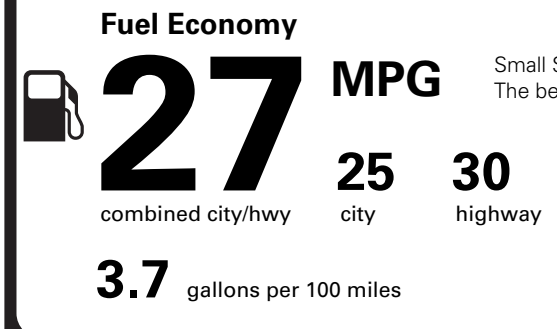

INCLUDED ON THIS VEHICLE	(MSRP)	PRICE INFORMATION	(MSRP)
OPTIONAL EQUIPMENT/OTHER		BASE PRICE	\$35,295.00
2025 MODEL YEAR		TOTAL OPTIONS/OTHER	3,185.00
VELOCITY BLUE METALLIC	395.00		
EQUIPMENT GROUP 300A		TOTAL VEHICLE & OPTIONS/OTHER	38,480.00
225/60 R18 A/S BSW TIRES		DESTINATION & DELIVERY	1,595.00
POWER MOONROOF	995.00		
50 STATE EMISSIONS	NO CHARGE		
18" MACH FACE EB BLK ALUM WHL	NO CHARGE		
OUTER BANKS TECH PACKAGE	1,795.00		
.HD RADIO			
SUPPLEMENTAL PTC HEATER	NO CHARGE		
FRONT LICENSE PLATE BRACKET	NO CHARGE		

EPA DOT Fuel Economy and Environment

Gasoline Vehicle

You spend **\$250** more in fuel costs over 5 years compared to the average new vehicle.

Annual fuel cost **\$1,950**

Actual results will vary for many reasons, including driving conditions and how you drive and maintain your vehicle. The average new vehicle gets 28 MPG and costs \$9,500 to fuel over 5 years. Cost estimates are based on 15,000 miles per year at \$3.50 per gallon. MPGe is miles per gasoline gallon equivalent. Vehicle emissions are a significant cause of climate change and smog.