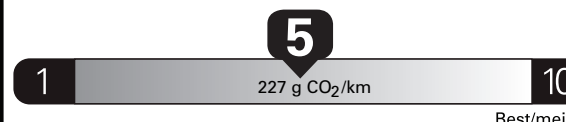

Annual fuel **COST**
for an annual distance of 20,000 km, and an average fuel price of $1.50 per litre

$ 2 910

Coût annuel en carburant

pour une distance annuelle de 20 000 km, et un prix moyen du carburant de 1,50 $ par litre

Small SUVs range from /
Les petits VUS font entre

1.9 - 16.8 L_e/100 km

L_e is gasoline litre equivalent
L_e signifie litre équivalent d'essence

Carbon Dioxide Rating / Indice de dioxyde de carbone

Tailpipe emissions only / Émissions du tuyau d'échappement seulement

Smog Rating / Indice de Smog