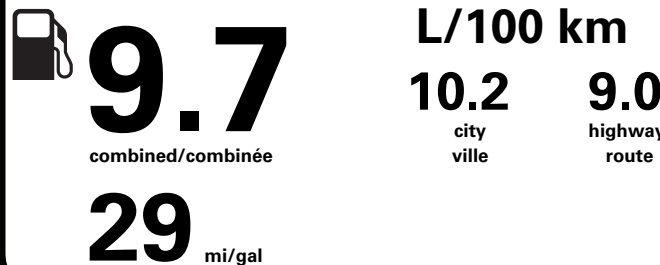

Fuel Consumption / Consommation de carburant

Annual fuel **COST**
for an annual distance of 20,000 km, and an average fuel price of $1.50 per litre

$ 2 910

Coût annuel en carburant

pour une distance annuelle de 20 000 km, et un prix moyen du carburant de 1,50 $ par litre

Small SUVs range from /
Les petits VUS font entre

1.9 - 16.8 L_e/100 km

L_e is gasoline litre equivalent
L_e signifie litre équivalent d'essence

Carbon Dioxide Rating / Indice de dioxyde de carbone

Tailpipe emissions only / Émissions du tuyau d'échappement seulement

Smog Rating / Indice de Smog

Estimates are based on Government of Canada approved criteria and testing methods. Vehicle's actual fuel consumption will vary.

Estimations établies selon des méthodes d'essai et des critères approuvés par le gouvernement du Canada. La consommation de carburant réelle du véhicule variera.

For more information visit

vehicles.nrcan.gc.ca

Pour plus d'information visitez

vehicules.nrcan.gc.ca

U.S. GOVERNMENT SAFETY RATINGS
COTES DE SÉCURITÉ DU GOUVERNEMENT AMÉRICAIN

Overall Vehicle Score / Cote globale du véhicule	★★★★★
Frontal Crash / Collision frontale	★★★★★
Side Crash / Collision latérale	★★★★★
Rollover / Capotage	★★★★

Star ratings range from 1 to 5 stars (*****), with 5 being the highest.
Les cotes varient de 1 à 5 étoiles (*****), 5 étant la cote la plus élevée.

Source: U.S. National Highway Traffic Safety Administration
For more information / Pour de plus amples renseignements
www.safercar.gov

3FMCR9CN5TRE16978

Scan code not operational at this time

FOR PLANT USE ONLY

Insist on Ford Protect! The only extended service plan fully backed by Ford and honored at every Ford dealership in the US and Canada. See your Ford dealer for additional details, or visit www.ford.ca for more information.

Personalize your vehicle with Ford Custom Accessories. Genuine Ford Accessories are engineered for your vehicle and can be included under the Ford New Vehicle Limited Warranty. Certain conditions, limitations and exclusions apply. See your Dealer for details.